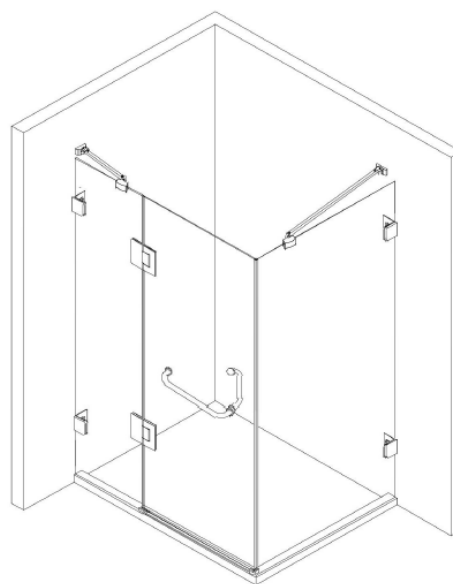

## **Model 6306: PRODUCT SPECIFICATION**

**SIZE:** 900\*1200\*1930mm

**Door Type:** One Fixed Door + One Hinge Pivot Door + One Side Panel

**Height:** 1930mm

**Glass Thickness:** 8mm Clear Tempered Glass

**Profile Finish:** Chrome

**Support Bar:** 304 stainless steel

**Handle:** 304 stainless steel

**Hinge:** 304 stainless steel

**Shower Base:** PVC Stone Panel + Aluminum Waterproof Profile

900\*1200\*1930mm