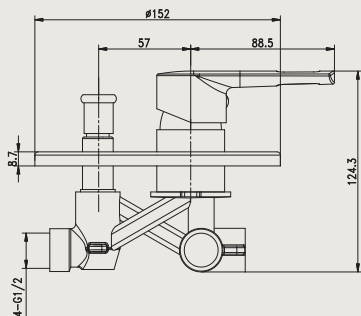

TECHNICAL DRAWING

Royal Ceramics Lanka PLC.

No.20, R.A. De Mel Mawatha, Colombo 03, Sri Lanka.

☎ 076 6 223 344 ✉ info@rcl.lk 🌐 www.rocell.com

FOLLOW US

** Dimensions of fixtures are nominal and may vary within the range of tolerance. These measurements are subject to change or cancellation. No responsibility is assumed for use of superseded or voided leaflet.