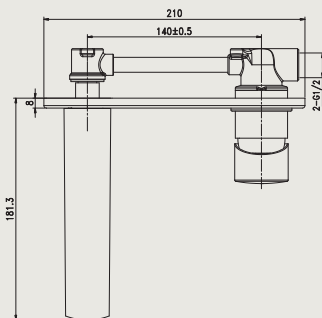

TECHNICAL DRAWING

Royal Ceramics Lanka PLC.

No.20, R.A. De Mel Mawatha, Colombo 03, Sri Lanka.

☎ 076 6 223 344 ✉ info@rcl.lk 🌐 www.rocell.com

FOLLOW US

** Dimensions of fixtures are nominal and may vary within the range of tolerance. These measurements are subject to change or cancellation. No responsibility is assumed for use of superseded or voided leaflet.