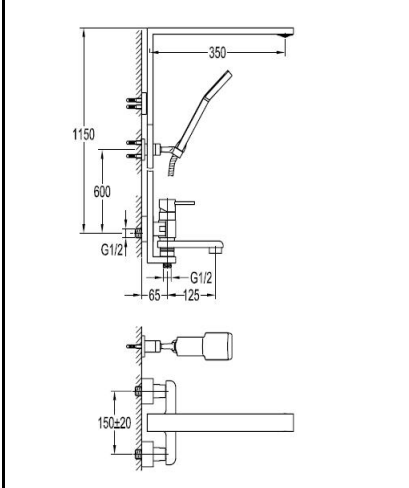

Product specification

PRODUCTS IMAGES

PRODUCT FEATURES:

Type: Single lever shower mixer
 Code: RB8166C-D56-PB
 Material: Brass mixer (brass handle) /brass shower holder/
 plastic handshower / brass hose
 Finishing: Matt black
 Pressure: 0.5~10 bar

Components included:

- * 1-function handshower
- * easy clean shower spray
- * 150cm PVC shower hose 1/2"
- * designed to run 3 outlets, spout as diverter
- * swivel bath spout 180

FLOW RATE:L/MIN

Water pressure	1bar	2bar	3bar	4bar	5bar
Rain shower	7.2	10.8	13.8	15.6	18
Hand shower	6.6	10.2	12.6	15	17.4
Bath spout	9	13.2	16.2	19.8	22.2

TECHNICAL DRAWING

REMARKS:

- * Plating thickness passes AASS 24H test under lab conditions;

WARRANTY:

ROCELL BATHWARE guarantees all its Chrome plated ranges of mixers and taps for a period of 5 years and accessories 2 years from the date of purchase against defect of work or materials, except for the electronic parts and the internal components such as ceramic cartridges, handworks, headworks and thermostatic cartridges which are guaranteed for a period of 2 years.