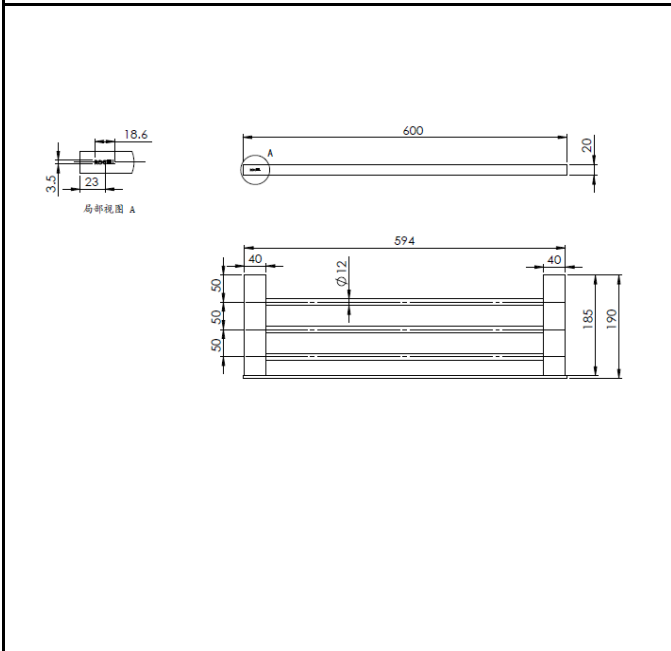

URBAN COLLECTION

PRODUCT IMAGES

PRODUCT FEATURES

Type: URBAN TOWEL RACK 60CM

Cod.: IDC-A0303

TECHNICAL DRAWING

Material: Brass body

Finish: Chrome finish

SPECIFICATION

Installation Type: wall-hung

Brass Body

Test NSS: 200h

For detailed information, please see our website www.idcgroupcompany.com.

Legal disclaimer: The details provided by this technical file have an informational purpose, thus no contractual value. To obtain further information about the materials and the installation, please contact one of our sales advisors. INFINITY reserves the right to modify or delete any information regarding its products. Weights, measurements and colours may be subject to small variations.