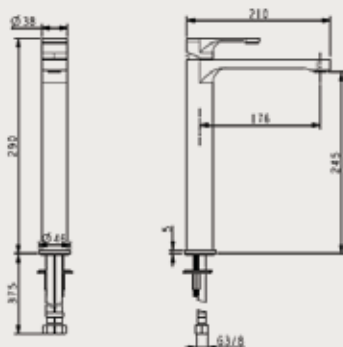

### TECHNICAL DRAWING

Royal Ceramics Lanka PLC.

No.20, R.A. De Mel Mawatha, Colombo 03, Sri Lanka.

☎ 076 6 223 344 ✉ info@rcl.lk 🌐 www.rocell.com

FOLLOW US

\*\* Dimensions of fixtures are nominal and may vary within the range of tolerance. These measurements are subject to change or cancellation. No responsibility is assumed for use of superseded or voided leaflet.