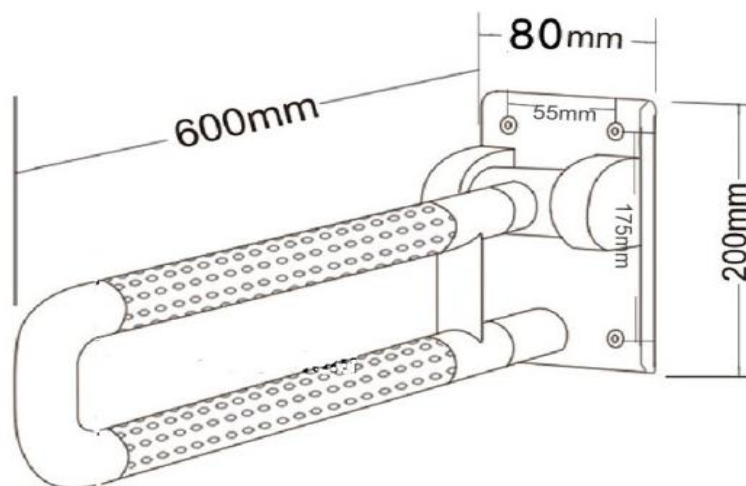

### Folding Grab Bar

018C-1

#### Description of product:

- Straight bathroom grab bar, ABS plastic surface appearance
- Aluminum inner tube support
- Suitable for installation in bathroom, especially useful for disabled or elderly people
- suitable for installation in public spaces or in areas with a higher frequency of use
- high durability, resistance to corrosion

#### The materials of components:

- ABS and aluminum, size 125x600mm (outer diameter)
- ABS surface to make it a warm-touching feeling
- assembly of mounting rosettes with 4pcs x dia 8mm wall screws, zinc plated
- Screws are contained in the package already

#### Dimensions / Assembly +/- 2%, (mm)

**A-test:** ISO9001, Quality Management System Certificate No. 10618Q100155ROS