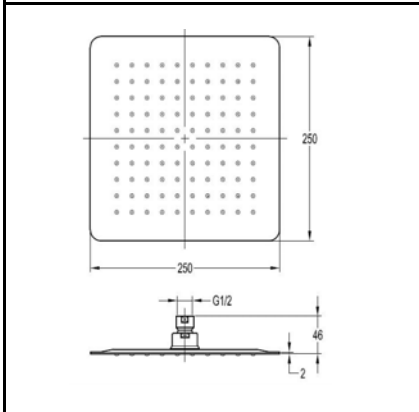

Product specification

PRODUCTS IMAGES

PRODUCT FEATURES:

Type: 10" Stainless steel rainshower
Code: RB. TRC. OBS210. CB. PF
Material: Stainless steel
Finishing: Chrome

Components included:

- * 1/2" connection
- * Easy clean shower spray

FLOW RATE:L/MIN

Water pressure	1bar	2bar	3bar	4bar	5bar
1 ~ 5 bar	6	9	10.8	12	12.6

TECHNICAL DRAWING

REMARKS:

- * Plating thickness passes AASS 24H test under lab conditions;

WARRANTY:

ROCELL BATHWARE guarantees all its Chrome plated ranges of mixers and taps for a period of 5 years from the date of purchase against defect of work or materials, except for the electronic parts and the internal components such as ceramic cartridges, handworks, headworks and thermostatic cartridges which are guaranteed for a period of 2 years.