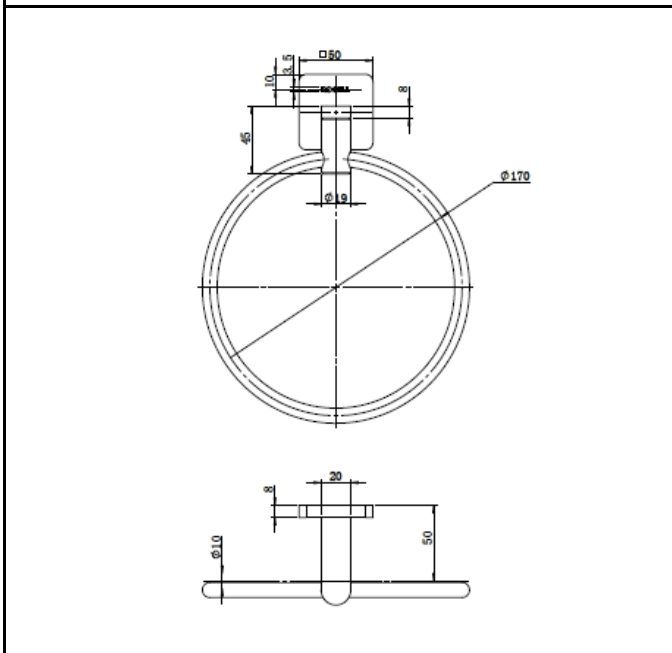

TECHNICAL DRAWING

Material: Brass body

Finish: Chrome finish

SPECIFICATION

Installation Type: wall-hung

Brass Body

Test NSS: 200h

For detailed information, please see our website www.idcgroupcompany.com.