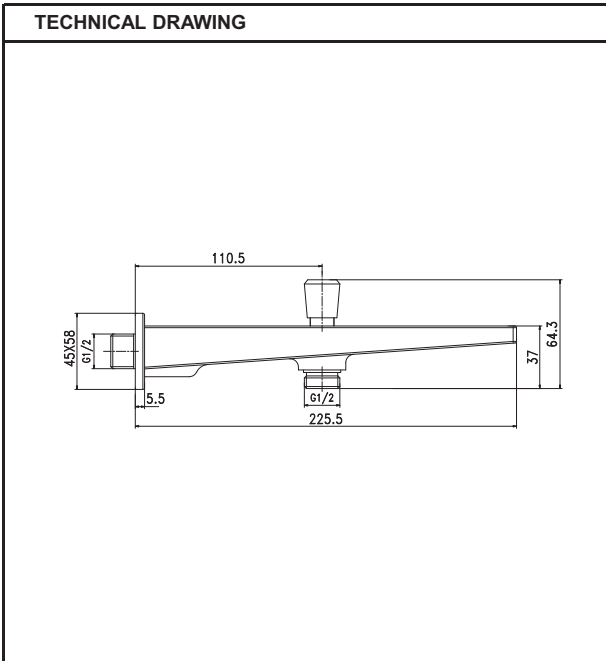

PRODUCT FACT SHEET

COLLECTION - ALANTO

PRODUCT IMAGES

PRODUCT FEATURES:

Type: Cspout With Diverter
Code: SD91291RT
Material: Brass Spout With Barss Base
Finishing: Chrome

Components included:

- * Local Aerator;
- * Fixing Kit;

FLOW RATE: L/MIN

Water pressure	1bar	2bar	3bar	4bar	5bar
1bar~5bar	13.1	19.0	23.3	27.0	30.1

TECHNICAL DRAWING

REMARKS:

- * Quality standard apply with EN 817 regulation;
- * Plating thickness passes NSS 200H test under lab conditions;