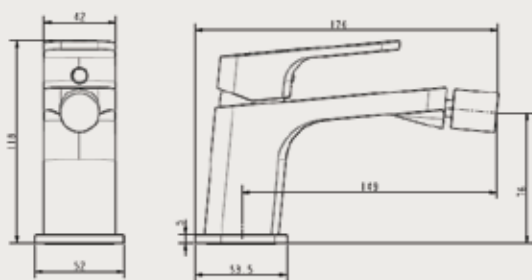

FLOW RATE: L/MIN

Water pressure	1bar	2bar	3bar	4bar	5bar
1bar~5bar (L/MIN)	4.2	6.6	7.2	7.2	7.2

REMARKS

- Quality standard apply with EN 817 regulation

WARRANTY

- ROCELL BATHWARE guarantees all its Chrome plated ranges of mixers and taps for a period of 5 years from the date of purchase against defect of work or materials, except for the electronic parts and the internal components such as ceramic cartridges, headworks and thermostatic cartridges which are guaranteed for a period of 2 years.
The guarantee is only offered when products are installed and cared for in line with proper fitting and maintenance methods.

TECHNICAL DRAWINGS

Royal Ceramics Lanka PLC.

No.20, R.A. De Mel Mawatha, Colombo 03, Sri Lanka.

☎ 076 6 223 344 ✉ info@rcl.lk 🌐 www.rocell.com

FOLLOW US

** Dimensions of fixtures are nominal and may vary within the range of tolerance. These measurements are subject to change or cancellation. No responsibility is assumed for use of superseded or voided leaflet.