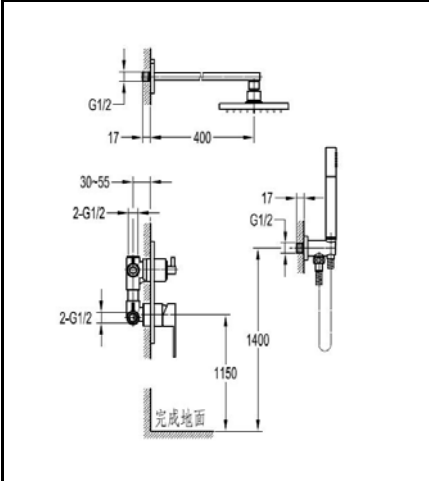

Product specification

PRODUCTS IMAGES

PRODUCT FEATURES:

Type: Single lever concealed shower mixer
 Code: RB9939A-D59
 Material: Brass mixer(brass handle) / brass shower head / brass shower holder/ brass handshower / brass hose
 Finishing: Chrome
 Pressure: 0.5~10 bar

Components included:

- * rain shower and hand shower set
- * 2 inlet/2 outlet, 1/2"
- * oval brass rain shower
- * 1-function brass handshower
- * easy clean shower spray
- * 150cm PVC shower hose 1/2"

FLOW RATE:L/MIN

Water pressure	1bar	2bar	3bar	4bar	5bar
Rain shower	10.8	14.4	18	20.4	22.8
Hand shower	9.6	13.8	16.2	18.6	21

TECHNICAL DRAWING

REMARKS:

- * Plating thickness passes AASS 24H test under lab conditions;