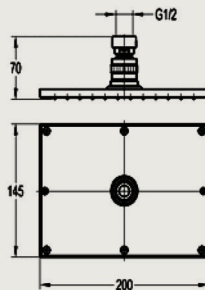

1/2" BRASS RAINSHOWER

PRODUCT ID

RBS16

FEATURES

- Brass
- Chrome

INCLUDED COMPONENTS

- 1/2" connection
- Easy clean shower spray

FLOW RATE: L/MIN

Water pressure	1bar	2bar	3bar	4bar	5bar
1 ~ 5 bar	6	8.4	10.2	12	13.2

REMARKS

- Plating thickness passes AASS 24H test under lab conditions;

WARRANTY

- ROCELL BATHWARE guarantees all its Chrome plated ranges of mixers and taps for a period of 5 years from the date of purchase against defect of work or materials, except for the electronic parts and the internal components such as ceramic cartridges, handworks, headworks and thermostatic cartridges which are guaranteed for a period of 2 years.

TECHNICAL DRAWINGS

Royal Ceramics Lanka PLC.

No.20, R.A. De Mel Mawatha, Colombo 03, Sri Lanka.

☎ 076 6 223 344 ✉ info@rc.lk 🌐 www.rocell.com

FOLLOW US

** Dimensions of fixtures are nominal and may vary within the range of tolerance. These measurements are subject to change or cancellation. No responsibility is assumed for use of superseded or voided leaflet.