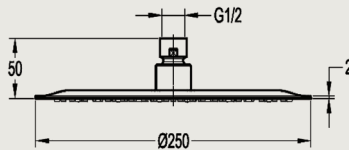

10" STAINLESS STEEL RAIN SHOWER

PRODUCT ID
RBS30A

FEATURES

- Stainless steel
- Stainless steel

INCLUDED COMPONENTS

- 1/2" connection
- Easy clean shower spray

FLOW RATE: L/MIN

Water pressure	1 bar	2 bar	3 bar	4 bar	5 bar
1 ~ 5 bar	6	9	10.8	12	12.6

REMARKS

- Plating thickness passes AASS 24H test under lab conditions;

WARRANTY

- ROCELL BATHWARE guarantees all its Chrome plated ranges of mixers and taps for a period of 5 years and accessories 2 years from the date of purchase against defect of work or materials, except for the electronic parts and the internal components such as ceramic cartridges, handworks, headworks and thermostatic cartridges which are guaranteed for a period of 2 years.

TECHNICAL DRAWINGS

Royal Ceramics Lanka PLC.

No.20, R.A. De Mel Mawatha, Colombo 03, Sri Lanka.

☎ 076 6 223 344 ✉ info@rcl.lk 🌐 www.rocell.com

FOLLOW US

** Dimensions of fixtures are nominal and may vary within the range of tolerance. These measurements are subject to change or cancellation. No responsibility is assumed for use of superseded or voided leaflet.