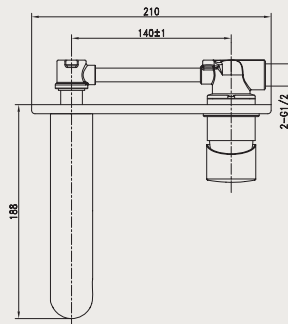

TECHNICAL DRAWING

Royal Ceramics Lanka PLC.

No.20, R.A. De Mel Mawatha, Colombo 03, Sri Lanka.

☎ 076 6 223 344 ✉ info@rcl.lk 🌐 www.rocell.com

FOLLOW US

** Dimensions of fixtures are nominal and may vary within the range of tolerance. These measurements are subject to change or cancellation. No responsibility is assumed for use of superseded or voided leaflet.