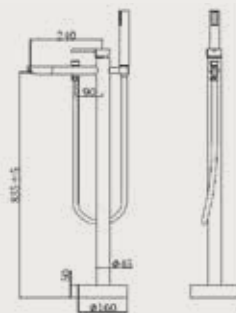

TECHNICAL DRAWINGS

Royal Ceramics Lanka PLC.

No.20, R.A. De Mel Mawatha, Colombo 03, Sri Lanka.

☎ 076 6 223 344 ✉ info@rcl.lk 🌐 www.rocell.com

FOLLOW US

** Dimensions of fixtures are nominal and may vary within the range of tolerance. These measurements are subject to change or cancellation. No responsibility is assumed for use of superseded or voided leaflet.