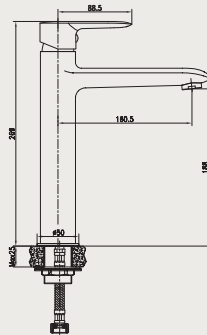

TECHNICAL DRAWING

Royal Ceramics Lanka PLC.

No.20, R.A. De Mel Mawatha, Colombo 03, Sri Lanka.

☎ 076 6 223 344 ✉ info@rc.lk 🌐 www.rocell.com

FOLLOW US

** Dimensions of fixtures are nominal and may vary within the range of tolerance. These measurements are subject to change or cancellation. No responsibility is assumed for use of superseded or voided leaflet.