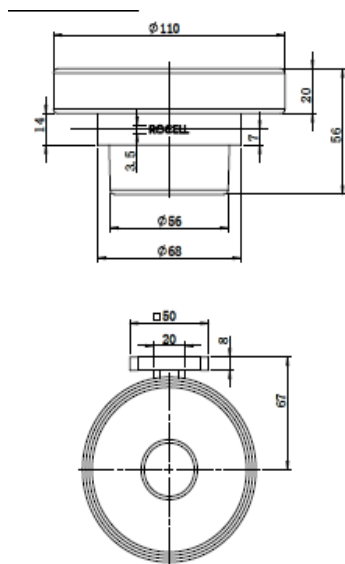

BASIC COLLECTION

PRODUCT IMAGES

PRODUCT FEATURES

Type: BASIC SOAP DISH HOLDER

Cod.: IDC-A0224

TECHNICAL DRAWING

Material: Brass body

Finish: Chrome finish

SPECIFICATION

Installation Type: wall-hung

Brass Body

Test NSS: 200h

For detailed information, please see our website www.idcgroupcompany.com.