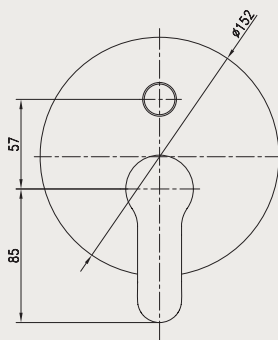

TECHNICAL DRAWING

Royal Ceramics Lanka PLC.

No.20, R.A. De Mel Mawatha, Colombo 03, Sri Lanka.

☎ 076 6 223 344 ✉ info@rcl.lk 🌐 www.rocell.com

FOLLOW US

** Dimensions of fixtures are nominal and may vary within the range of tolerance. These measurements are subject to change or cancellation. No responsibility is assumed for use of superseded or voided leaflet.