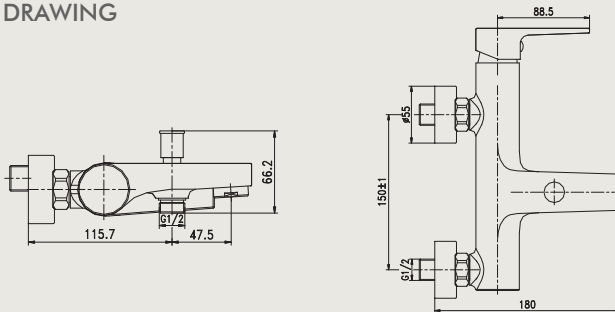

FORTE

SINGLE LEVER BASIN MIXER

PRODUCT ID

SD90891

FEATURES

- Brass Body with Zinc Lever
- Chrome Finish

INCLUDED COMPONENTS

- 35mm Ceramic Cartridge
- Neoperl Aerator
- Fixing kit

FLOW RATE: L/MIN

Water pressure	1bar	2bar	3bar	4bar	5bar
1bar~5bar (L/MIN)	9.9	14.0	16.8	19.7	22.3

REMARKS

- Quality standard apply with EN 817 regulation;
- Plating thickness passes NSS 200H test under lab conditions

WARRANTY

- ROCELL BATHWARE guarantees all its Chrome plated ranges of mixers and taps for a period of 5 years from the date of purchase against defect of work or materials, except for the electronic parts and the internal components such as ceramic cartridges, headworks and thermostatic cartridges which are guaranteed for a period of 2 years.

The guarantee is only offered when products are installed and cared for in line with proper fitting and maintenance methods.

TECHNICAL DRAWING

Royal Ceramics Lanka PLC.

No.20, R.A. De Mel Mawatha, Colombo 03, Sri Lanka.

☎ 076 6 223 344 ✉ info@rcl.lk 🌐 www.rocell.com

FOLLOW US

** Dimensions of fixtures are nominal and may vary within the range of tolerance. These measurements are subject to change or cancellation. No responsibility is assumed for use of superseded or voided leaflet.