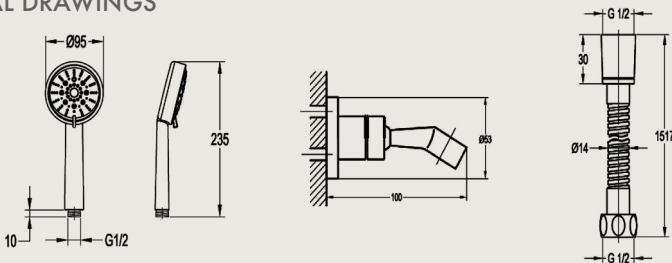

SHOWER SET

PRODUCT ID
RB8853-557

FEATURES

- Brass hander / brass hose/
plastic handshower Chrome

INCLUDED COMPONENTS

- 5-function plastic handshower
- easy clean shower spray
- universal rotating brass shower holder
- 150cm brass shower hose 1/2"

FLOW RATE: L/MIN

Water pressure	1 bar	2 bar	3 bar	4 bar	5 bar
Flow rate					

REMARKS

- Plating thickness passes AASS
24H test under lab conditions;

WARRANTY

- ROCELL BATHWARE guarantees all its Chrome plated ranges of mixers and taps for a period of 5 years and accessories 2 years from the date of purchase against defect of work or materials, except for the electronic parts and the internal components such as ceramic cartridges, handworks, headworks and thermostatic cartridges which are guaranteed for a period of 2 years.

TECHNICAL DRAWINGS

Royal Ceramics Lanka PLC.

No.20, R.A. De Mel Mawatha, Colombo 03, Sri Lanka.

☎ 076 6 223 344 ✉ info@rcl.lk 🌐 www.rocell.com

FOLLOW US

** Dimensions of fixtures are nominal and may vary within the range of tolerance. These measurements are subject to change or cancellation. No responsibility is assumed for use of superseded or voided leaflet.