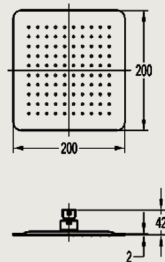

8" STAINLESS STEEL RAIN SHOWER

PRODUCT ID

RBS31

FEATURES

- Stainless steel
- Stainless steel

INCLUDED COMPONENTS

- 1/2" connection
- Easy clean shower spray

FLOW RATE: L/MIN

Water pressure	1 bar	2 bar	3 bar	4 bar	5 bar
1 ~ 5 bar	6	9	10.8	12.6	13.2

REMARKS

- Plating thickness passes AASS 24H test under lab conditions;

WARRANTY

- ROCELL BATHWARE guarantees all its Chrome plated ranges of mixers and taps for a period of 5 years and accessories 2 years from the date of purchase against defect of work or materials, except for the electronic parts and the internal components such as ceramic cartridges, handworks, headworks and thermostatic cartridges which are guaranteed for a period of 2 years.

TECHNICAL DRAWINGS

Royal Ceramics Lanka PLC.

No.20, R.A. De Mel Mawatha, Colombo 03, Sri Lanka.

☎ 076 6 223 344 ✉ info@rcl.lk 🌐 www.rocell.com

FOLLOW US

** Dimensions of fixtures are nominal and may vary within the range of tolerance. These measurements are subject to change or cancellation. No responsibility is assumed for use of superseded or voided leaflet.