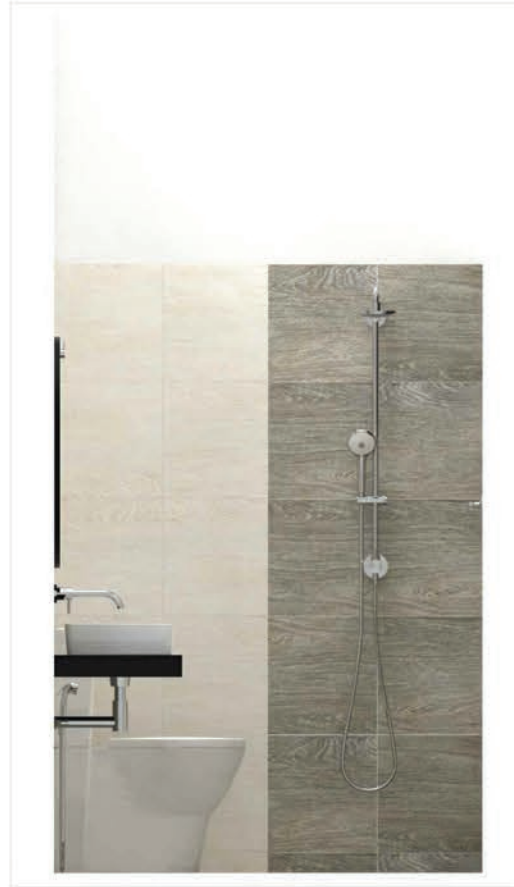

ELEVATION -A

ELEVATION -B

ELEVATION -C

ELEVATION -D

PLAN VIEW

FLOOR & WALL  
PALM WOOD WHITE  
[15K.MA]MATT  
60X40 CM

FLOOR & WALL  
PALM WOOD GREY  
[63K.MA]MATT  
60X40 CM

TILE COMBINATION