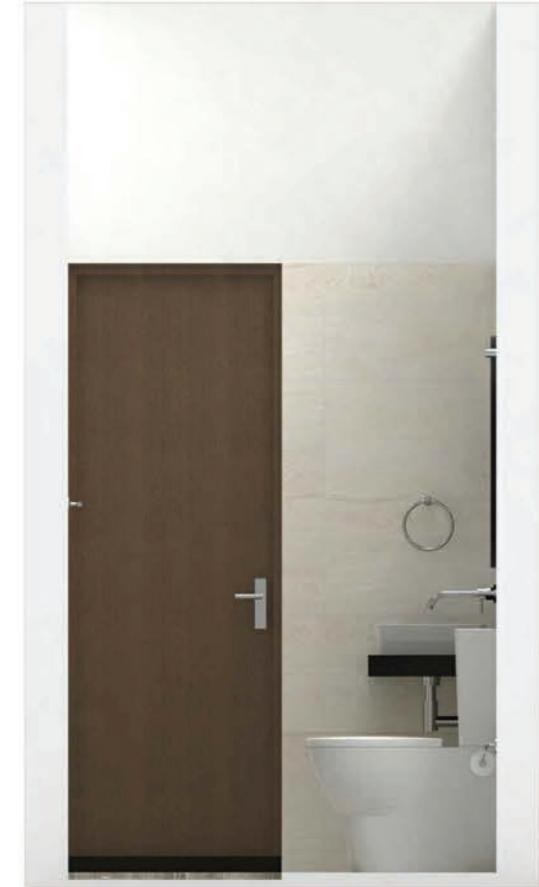

ELEVATION -A

ELEVATION -B

ELEVATION -C

ELEVATION -D

PLAN VIEW

FLOOR & WALL  
PALM WOOD WHITE  
[15K.MA]MATT  
60X40 CM

FLOOR & WALL  
PALM WOOD GREY  
[63K.MA]MATT  
60X40 CM

TILE COMBINATION

PERSPECTIVE VIEW 01

PERSPECTIVE VIEW 02