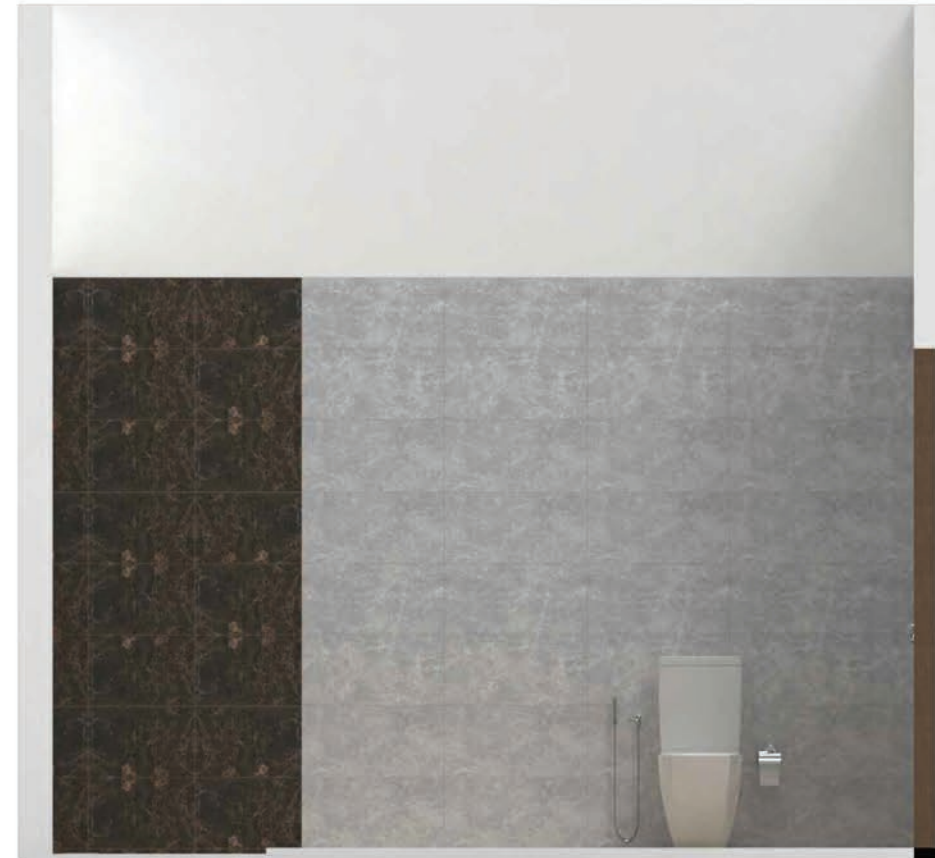

ELEVATION -C