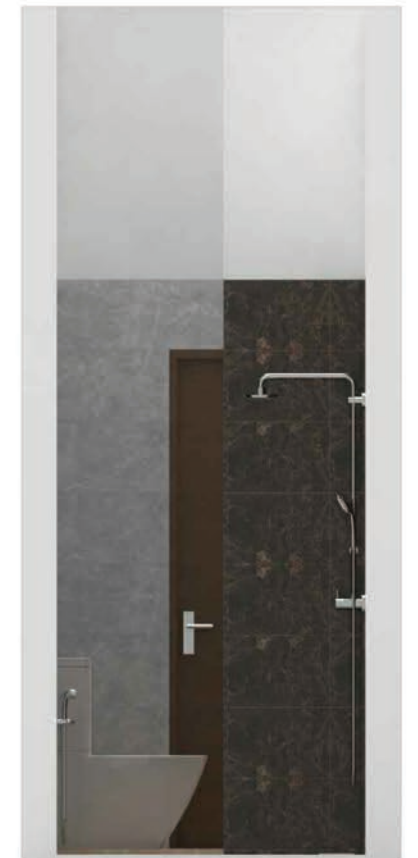

ELEVATION -A

ELEVATION -B

ELEVATION -C

ELEVATION -D

PLAN VIEW

PERSPECTIVE VIEW 01

PERSPECTIVE VIEW 02

- 

WALL
EMPORADO VENIZIA
[6WL.GL]GLOSS
45X30 CM
- 

WALL
LOTTO SMOKE
[7DW.GL]GLOSS
60X30 CM
- 

FLOOR
URBAN STYLE ALMOND
[7JQ.MA]MATT
60X30 CM

TILE COMBINATION