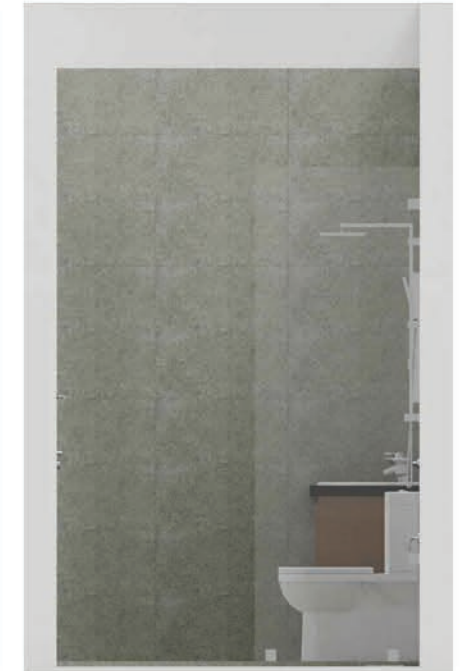

ELEVATION -A

ELEVATION -B

ELEVATION -C

ELEVATION -D

PLAN VIEW

PERSPECTIVE VIEW 01

PERSPECTIVE VIEW 02

- 
 FLOOR/WALL  
 PIETRA LAVEROSA  
 GREY  
 [64B.MA]MATT  
 60X30 CM
- 
 WALL  
 LILY WHITE  
 [16M.GL]GLOSS  
 60X30 CM

TILE COMBINATION