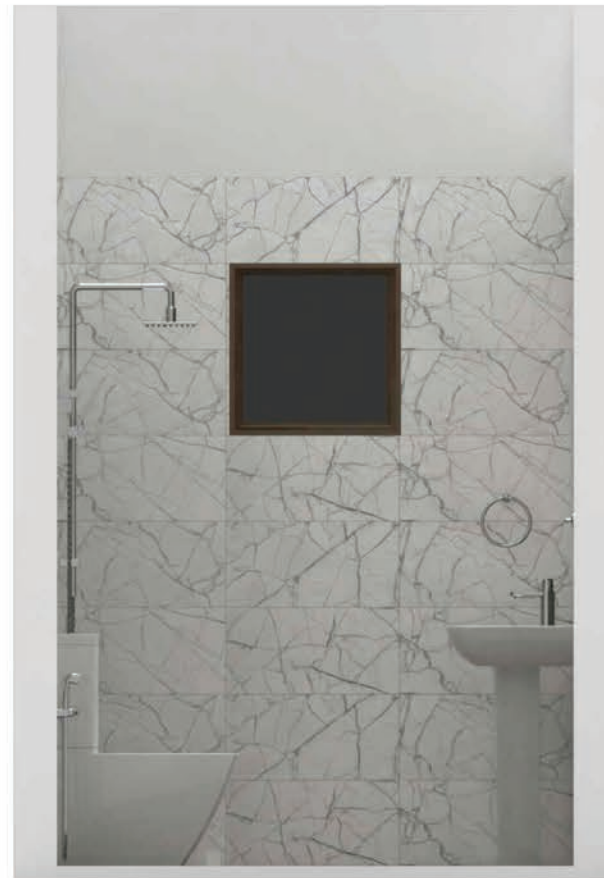

ELEVATION -A

ELEVATION -B

ELEVATION -C

ELEVATION -D

PLAN VIEW

PERSPECTIVE VIEW 01

PERSPECTIVE VIEW 02

WALL
MONT BLANC VECTOR
[IMW.GL]GLOSS
60X30 CM

FLOOR
URBAN STYLE ANTHRACITE
[6JQ.MA]MATT
60X30 CM

TILE COMBINATION