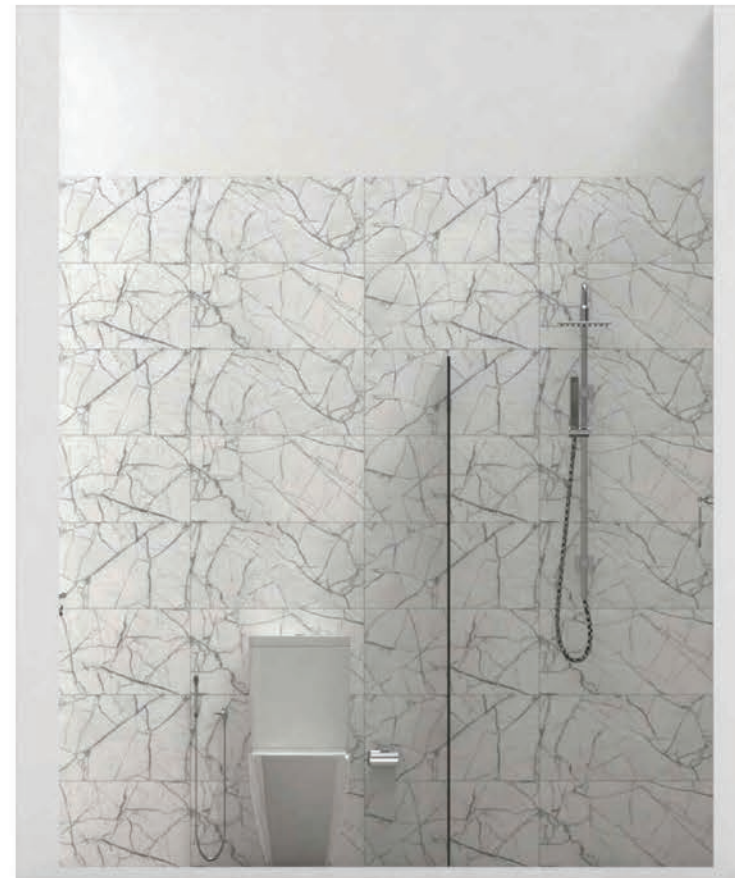

ELEVATION -A

ELEVATION -B

ELEVATION -C

ELEVATION -D

PLAN VIEW

PERSPECTIVE VIEW 01

PERSPECTIVE VIEW 02

WALL
MONT BLANC VECTOR
[IMW.GL]GLOSS
60X30 CM

FLOOR
URBAN STYLE ANTHRACITE
[6JQ.MA]MATT
60X30 CM

TILE COMBINATION