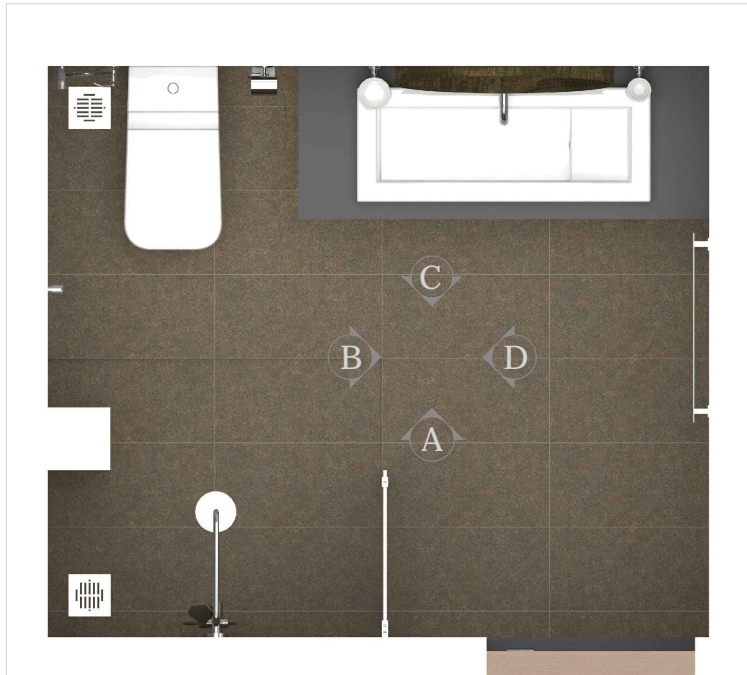

ELEVATION - A

ELEVATION - B

ELEVATION - C

ELEVATION - D

PLAN VIEW

PERSPECTIVE VIEW 01

PERSPECTIVE VIEW 02

WALL FEATURE TILE
LINEA GREY (DECO)
[9JE.GL]
60X30CM

WALL TILE
LINEA GREY
[9JW.GL]
60X30CM

FLOOR TILE
AMBERES BROWN
[K4/432.MA]
60X30CM

TILE COMBINATION