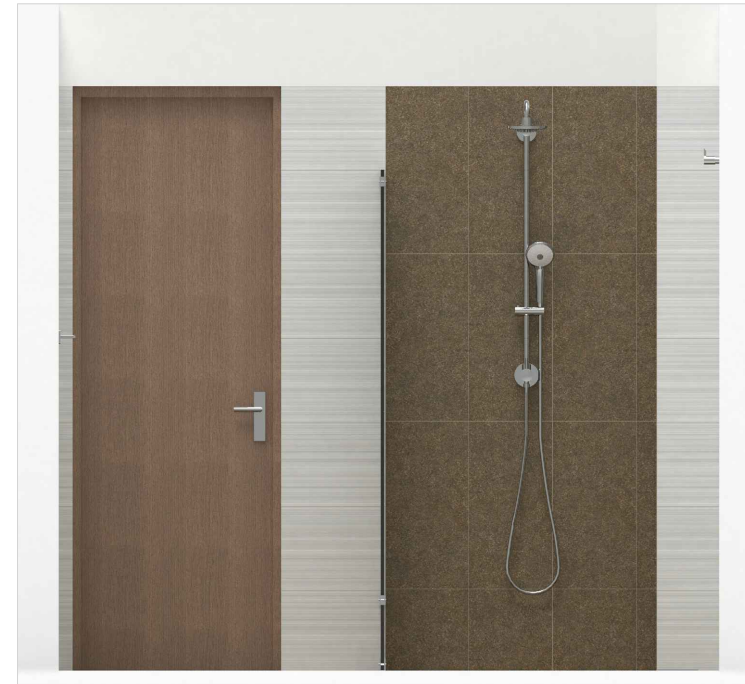

ELEVATION - A

ELEVATION - B

ELEVATION - C

ELEVATION - D

PLAN VIEW

PERSPECTIVE VIEW 01

PERSPECTIVE VIEW 02

WALL FEATURE TILE
LINEA GREY (DECO)
[9JE.GL]
60X30CM

WALL TILE
LINEA GREY
[9JW.GL]
60X30CM

FLOOR TILE
AMBERES BROWN
[K4/432.MA]
60X30CM

TILE COMBINATION