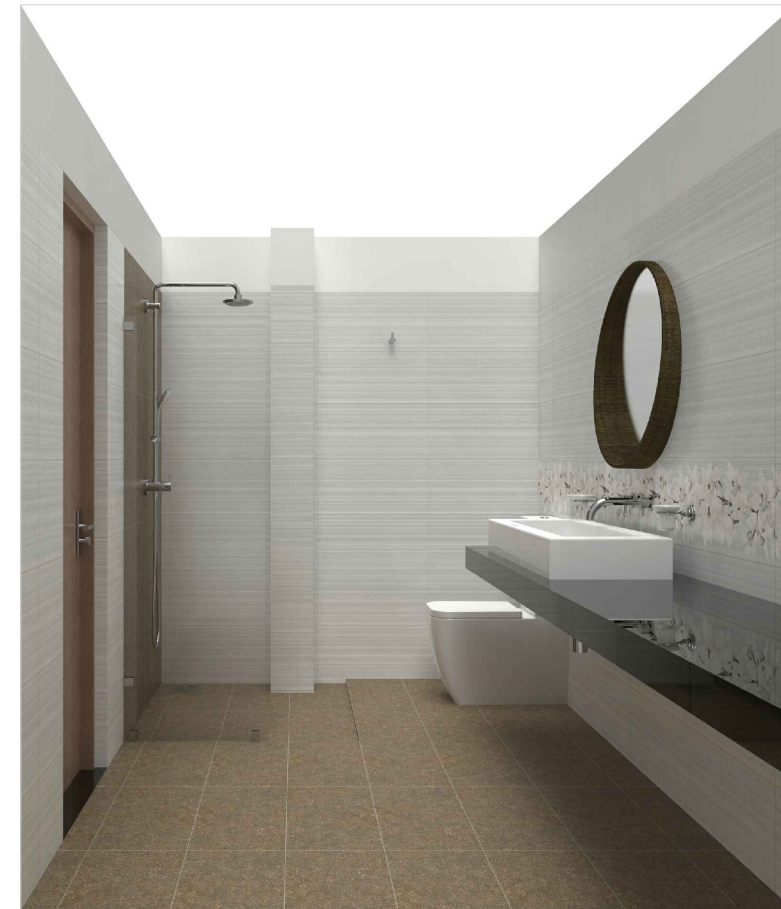

ELEVATION - A

ELEVATION - B

ELEVATION - C

ELEVATION - D

PLAN VIEW

PERSPECTIVE VIEW 01

PERSPECTIVE VIEW 02

WALL FEATURE TILE
LINEA GREY (DECO)
[9JE.GL]
60X30CM

WALL TILE
LINEA GREY
[9JW.GL]
60X30CM

FLOOR TILE
AMBERES BROWN
[K4/432.MA]
60X30CM

TILE COMBINATION