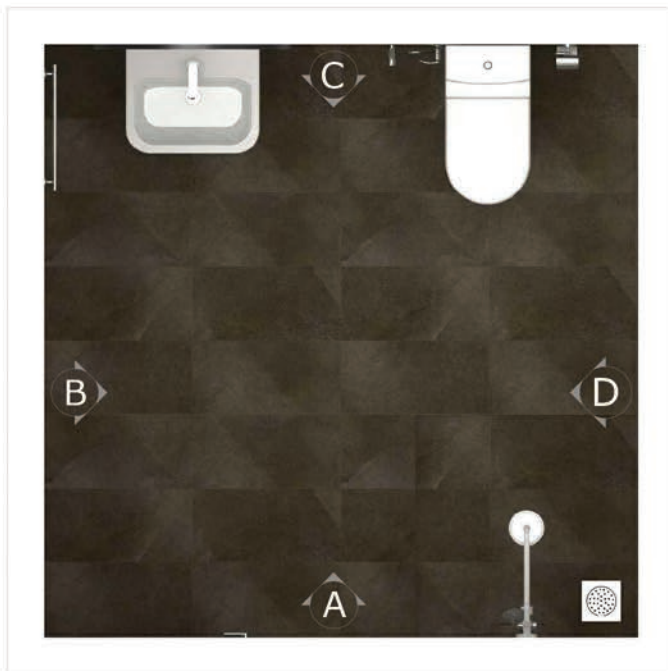

ELEVATION -A

ELEVATION -B

ELEVATION -C

ELEVATION -D

PLAN VIEW

PERSPECTIVE VIEW 01

PERSPECTIVE VIEW 02

FLOOR
SLOW BROWN
[94/434] MATT
60X30 CM

WALL
FILATO NATURAL
[8KW.GL] GLOSS
60X30 CM

WALL
FILATO NATURAL (DECO)
[8KE.GL] GLOSS
60X30 CM

TILE COMBINATION