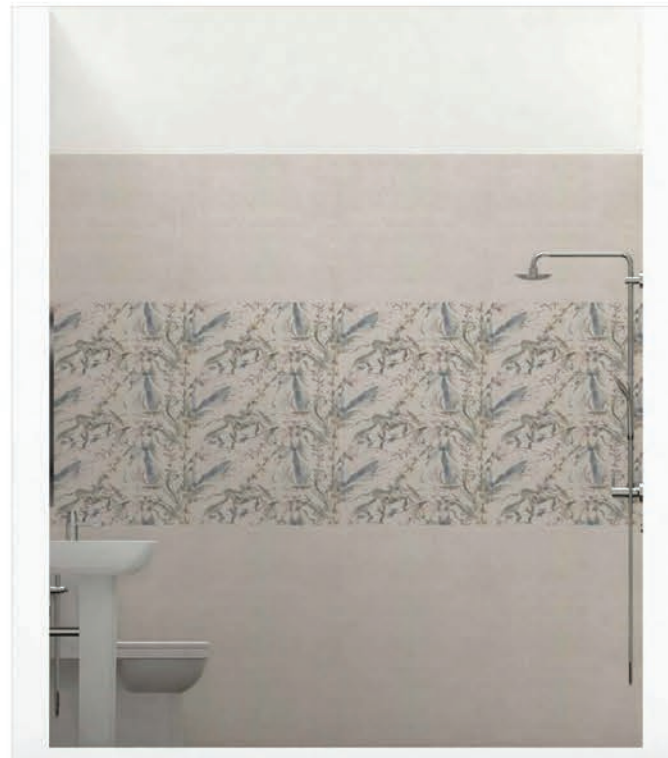

ELEVATION -A

ELEVATION -B

ELEVATION -C

ELEVATION -D

PLAN VIEW

PERSPECTIVE VIEW 01

PERSPECTIVE VIEW 02

FLOOR
SLOW BROWN
[94/434] MATT
60X30 CM

WALL
FILATO NATURAL
[8KW.GL] GLOSS
60X30 CM

WALL
FILATO NATURAL (DECO)
[8KE.GL] GLOSS
60X30 CM

TILE COMBINATION