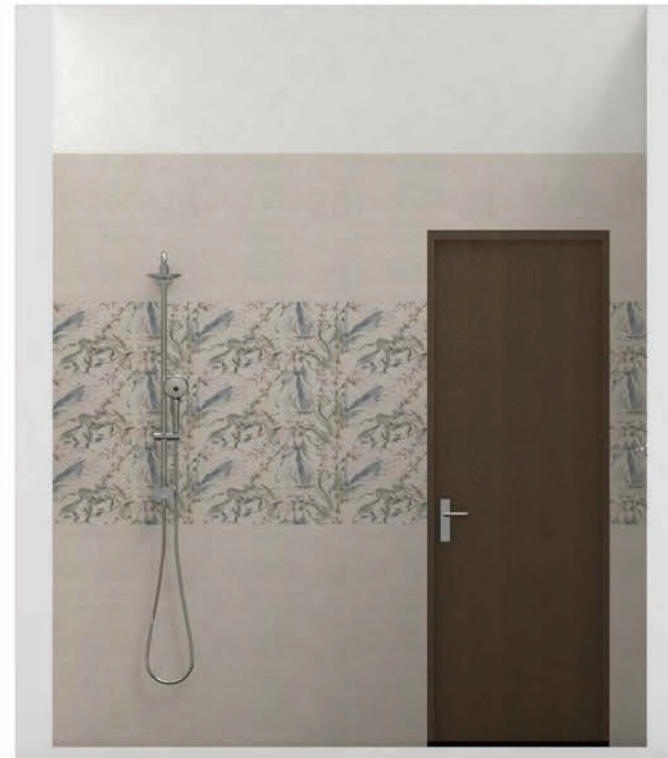

ELEVATION -A

ELEVATION -B

ELEVATION -C

ELEVATION -D

PLAN VIEW

PERSPECTIVE VIEW 01

PERSPECTIVE VIEW 02

FLOOR
SLOW BROWN
[94/434] MATT
60X30 CM

WALL
FILATO NATURAL
[8KW.GL] GLOSS
60X30 CM

WALL
FILATO NATURAL (DECO)
[8KE.GL] GLOSS
60X30 CM

TILE COMBINATION