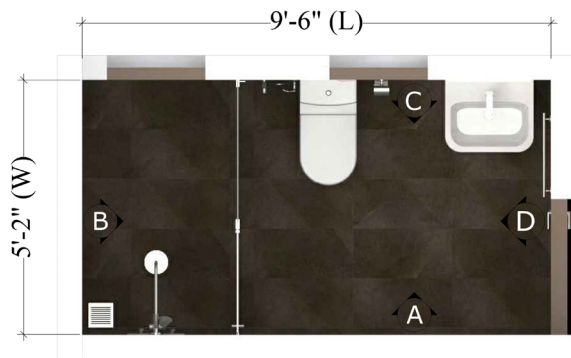

ELEVATION -A

ELEVATION -B

ELEVATION -C

ELEVATION -D

PLAN VIEW

PERSPECTIVE VIEW 01

PERSPECTIVE VIEW 02

FLOOR  
SLOW BROWN  
[94/434] MATT  
60X30 CM

WALL  
PARK NATURAL (DECO)  
[2BE.GL] GLOSS  
60X30 CM

WALL  
PARK NATURAL  
[2BW.GL] GLOSS  
60X30 CM

TILE COMBINATION