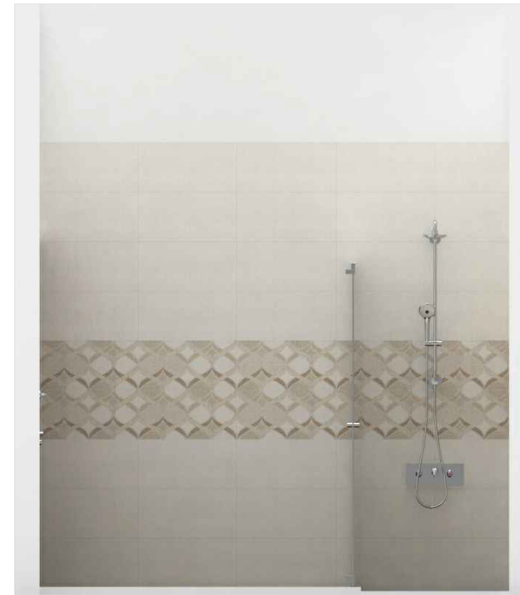

ELEVATION -A

ELEVATION -B

ELEVATION -C

ELEVATION -D

PLAN VIEW

PERSPECTIVE VIEW 01

PERSPECTIVE VIEW 02

FLOOR  
SLOW BROWN  
[94/434] MATT  
60X30 CM

WALL  
PARK NATURAL (DECO)  
[2BE.GL] GLOSS  
60X30 CM

WALL  
PARK NATURAL  
[2BW.GL] GLOSS  
60X30 CM

TILE COMBINATION