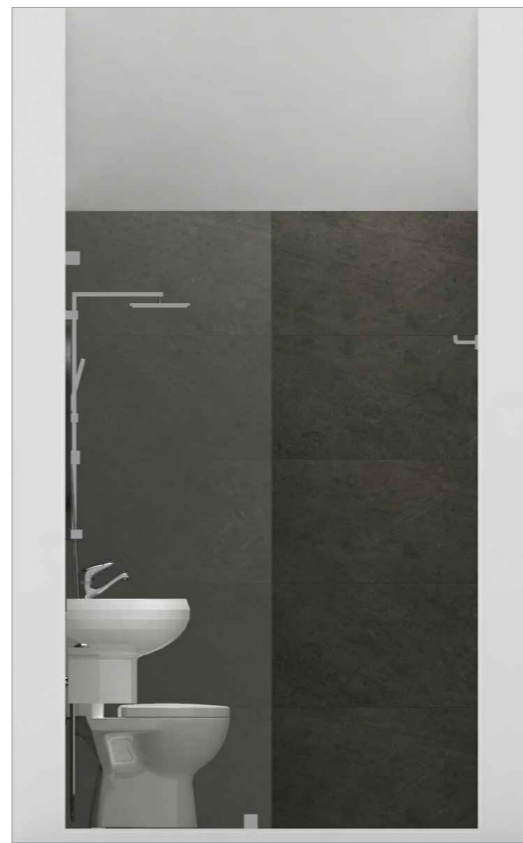

ELEVATION -A

ELEVATION -B

ELEVATION -C

ELEVATION -D

PLAN VIEW

TILE COMBINATION

WALL/FLOOR  
URBAN TOUCH MOSS  
[5DM.MA] MATT  
60X30 CM

PERSPECTIVE VIEW 01