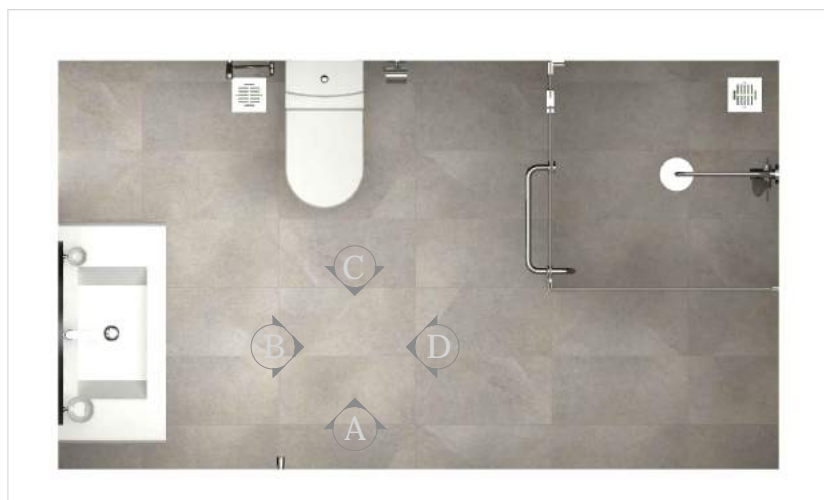

ELEVATION - A

ELEVATION - B

ELEVATION - C

ELEVATION - D

PLAN VIEW

FLOOR & WALL TILE
SLOW DOVE WHITE
[94/125.MA]
60X30CM

WALL FEATURE TILE
GEO SLATE PALE NERO
[97M.MA]
60X60CM

TILE COMBINATION

PERSPECTIVE VIEW 01

PERSPECTIVE VIEW 02