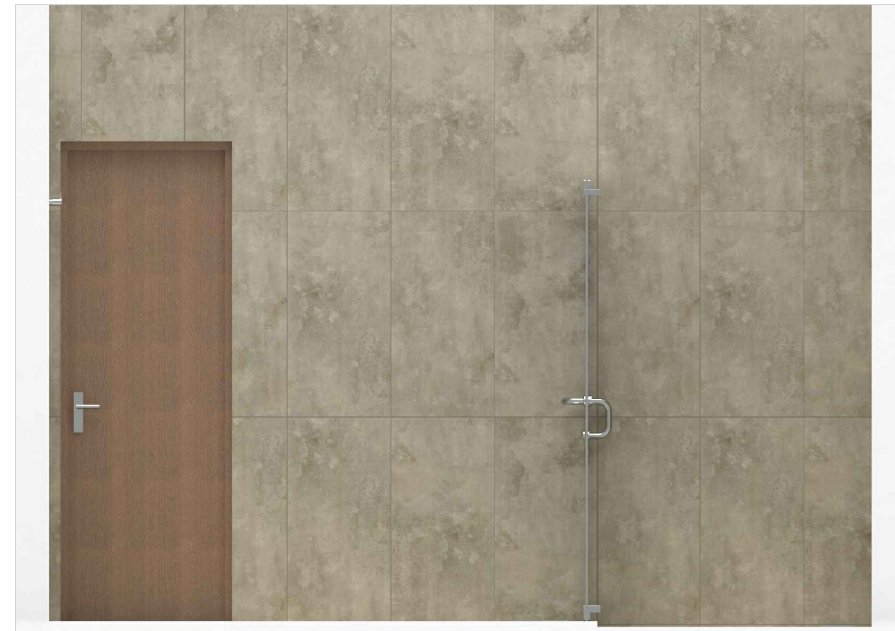

ELEVATION - A

ELEVATION - B

ELEVATION - C

ELEVATION - D

PLAN VIEW

PERSPECTIVE VIEW 01

PERSPECTIVE VIEW 02

WALL & FLOOR TILE
HERITAGE CEMENT GREEN
[5DC.MA]
90X45CM

TILE COMBINATION