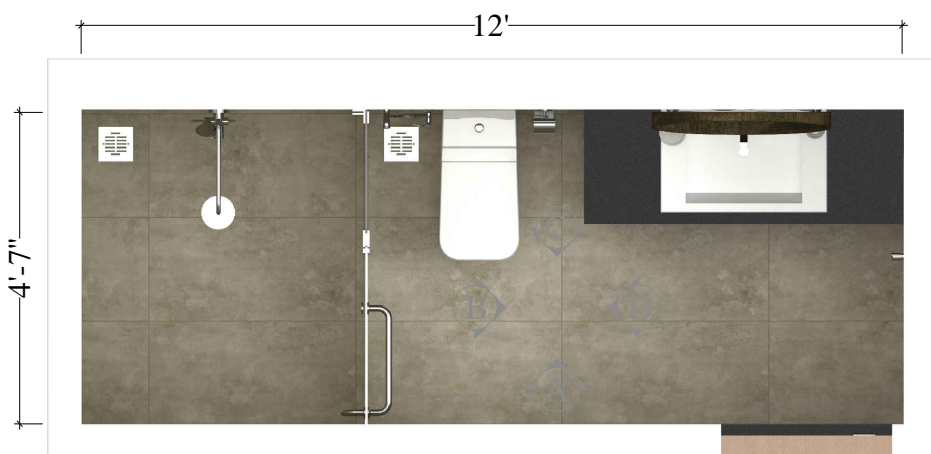

ELEVATION - A

ELEVATION - B

ELEVATION - C

ELEVATION - D

PLAN VIEW

PERSPECTIVE VIEW 01

PERSPECTIVE VIEW 02

WALL & FLOOR TILE
HERITAGE CEMENT GREEN
[5DC.MA]
90X45CM