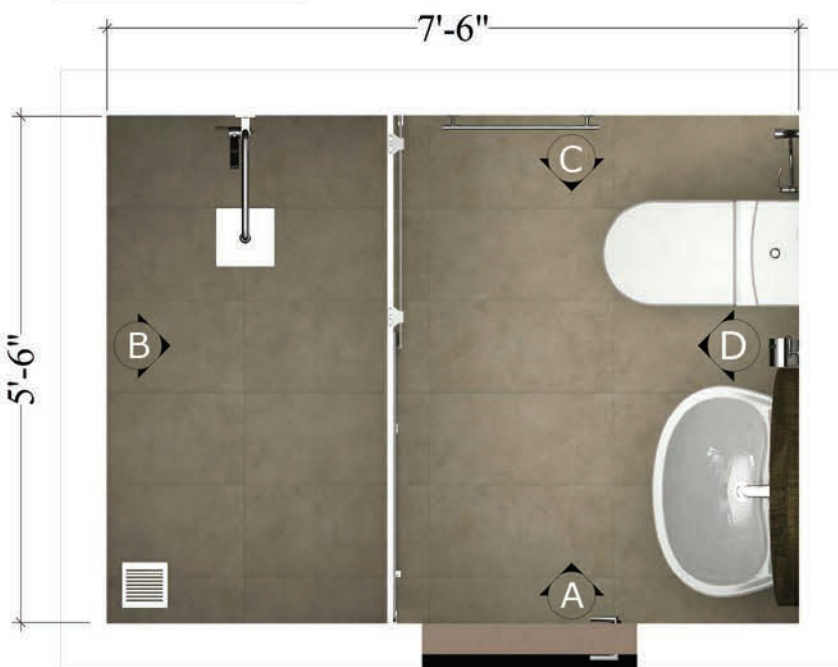

ELEVATION -A

ELEVATION -B

ELEVATION -C

ELEVATION -D

PLAN VIEW

PERSPECTIVE VIEW 01

PERSPECTIVE VIEW 02

WALL
MONT BLANC VECTOR
[1MW.GL]GLOSS
60X30 CM

WALL
SAINT LORAIN NERO
[6CW.GL]GLOSS
60X30 CM

FLOOR
URBAN STYLE BEIGE
[7JP.MA]MATT
60X30 CM

TILE COMBINATION