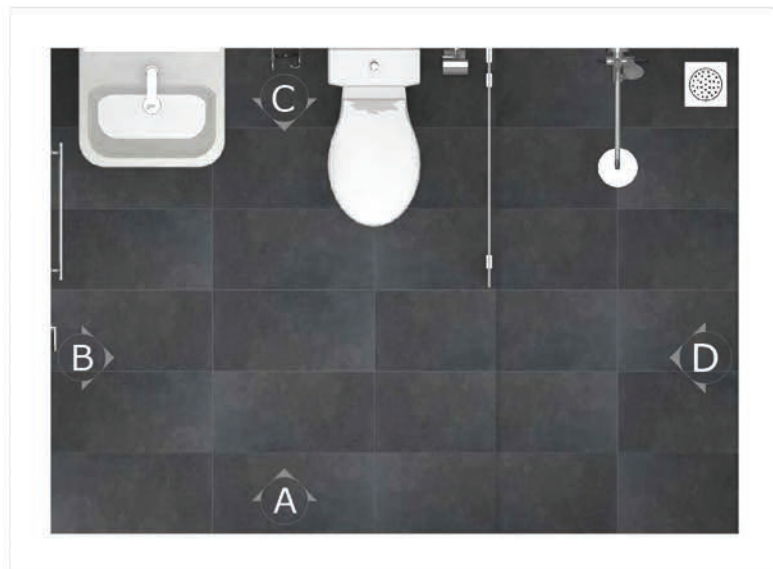

ELEVATION -A

ELEVATION -B

ELEVATION -C

ELEVATION -D

PLAN VIEW

PERSPECTIVE VIEW 01

PERSPECTIVE VIEW 02

- 
 WALL[FEATURE]  
 AMANDE BLUE  
 TRIANGULOS  
 [8MD.GL]GLOSS  
 60X30 CM
- 
 WALL  
 OPAQUE WHITE  
 [11B.GL]GLOSS  
 60X30 CM
- 
 FLOOR  
 QUARTZO GRAFITE  
 BLACK  
 [9R/630]MATT  
 60X30 CM