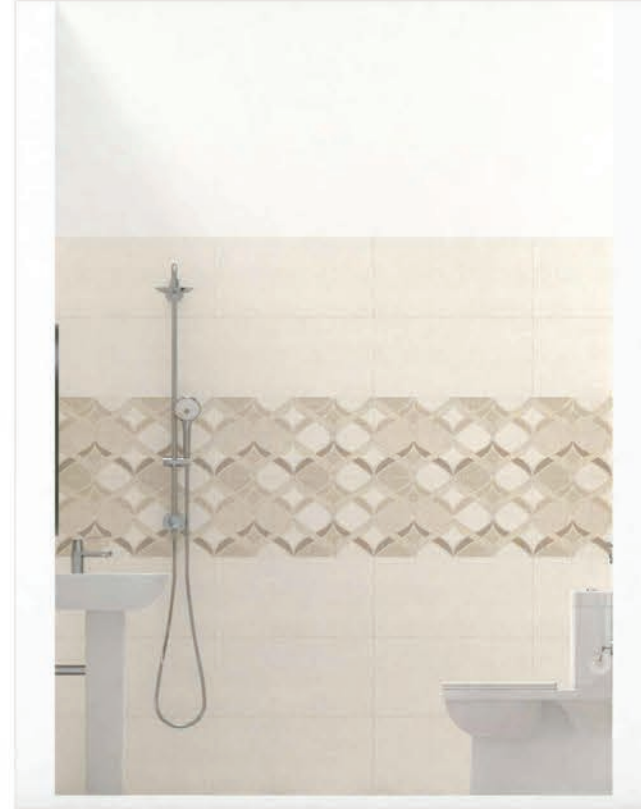

ELEVATION -A

ELEVATION -B

ELEVATION -C

ELEVATION -D

PLAN VIEW

PERSPECTIVE VIEW 01

PERSPECTIVE VIEW 02

-  FLOOR
SAND STONE COFFEE
BROWN
[78H.MA]MATT
40X40 CM
-  WALL
PARK NATURAL
(DECO)
[2BE.GL]GLOSS
60X30 CM
-  WALL
PARK NATURAL
[2BW.GL]GLOSS
60X30 CM