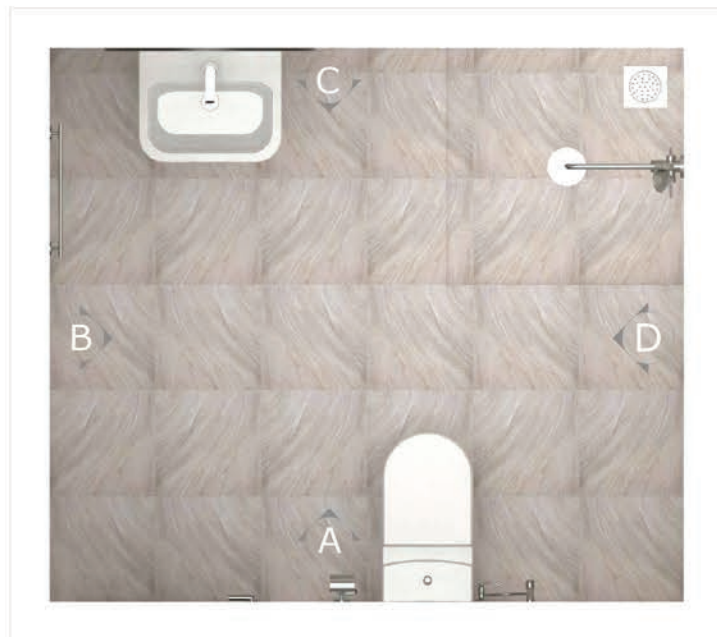

ELEVATION -A

ELEVATION -B

ELEVATION -C

ELEVATION -D

PLAN VIEW

PERSPECTIVE VIEW 01

PERSPECTIVE VIEW 02

-  FLOOR
SAND STONE COFFEE
BROWN
[78H.MA]MATT
40X40 CM
-  WALL
PARK NATURAL
(DECO)
[2BE.GL]GLOSS
60X30 CM
-  WALL
PARK NATURAL
[2BW.GL]GLOSS
60X30 CM