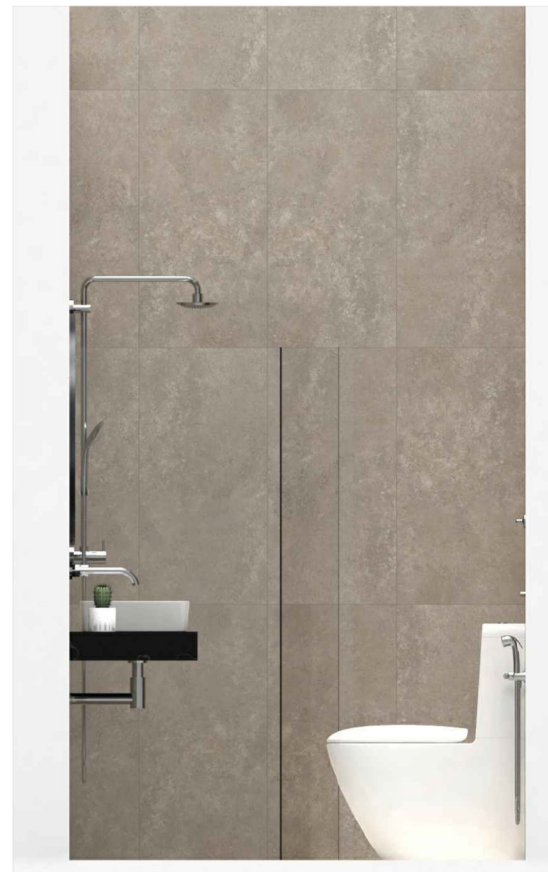

ELEVATION - A

ELEVATION - B

ELEVATION - C

ELEVATION - D

PLAN VIEW

PERSPECTIVE VIEW 01

PERSPECTIVE VIEW 02

WALL TILE
MIDNIGHT GRAY
[6LM.SM]
60X120CM

WALL TILE
PETRA GREY
[7DD.MA]
45X90CM

FLOOR TILE
CREMA MARFIL SNOW
[18D.SM]
60X60CM

TILE COMBINATION

***NOTE: PLEASE REFER THE RELEVANT JCP CARD FOR FURTHER DETAILS.