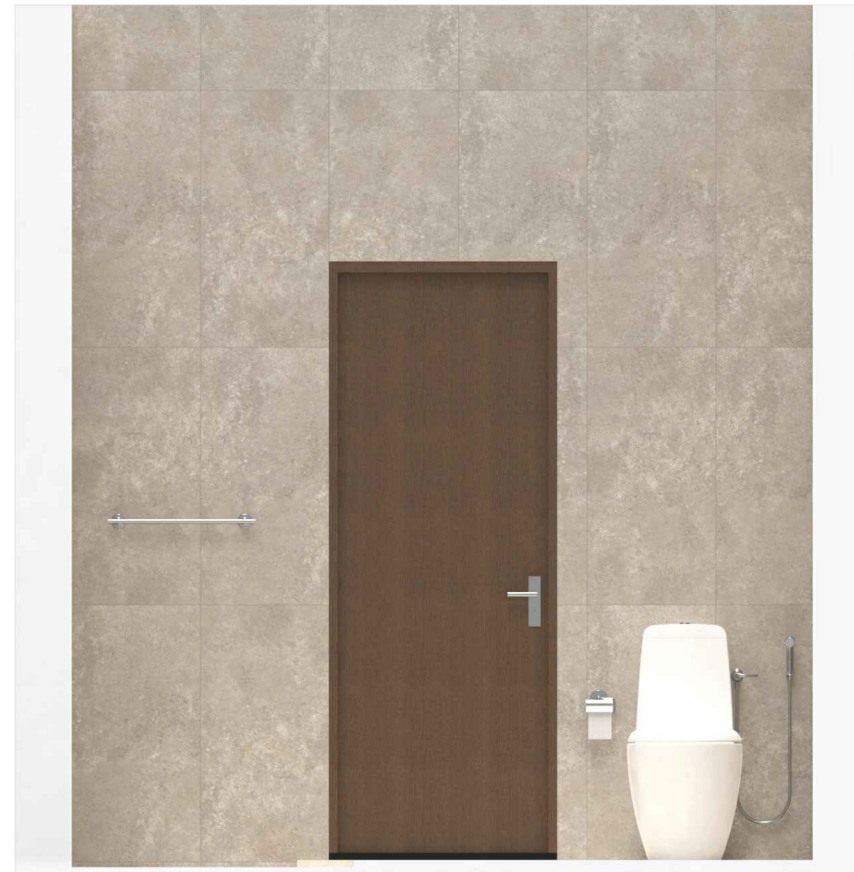

ELEVATION - A

ELEVATION - B

ELEVATION - C

ELEVATION - D

PLAN VIEW

PERSPECTIVE VIEW 01

PERSPECTIVE VIEW 02

WALL TILE
MIDNIGHT GRAY
[6LM.SM]
60X120CM

WALL TILE
PETRA GREY
[7DD.MA]
45X90CM

FLOOR TILE
CREMA MARFIL SNOW
[18D.SM]
60X60CM

TILE COMBINATION

***NOTE: PLEASE REFER THE RELEVANT JCP CARD FOR FURTHER DETAILS.