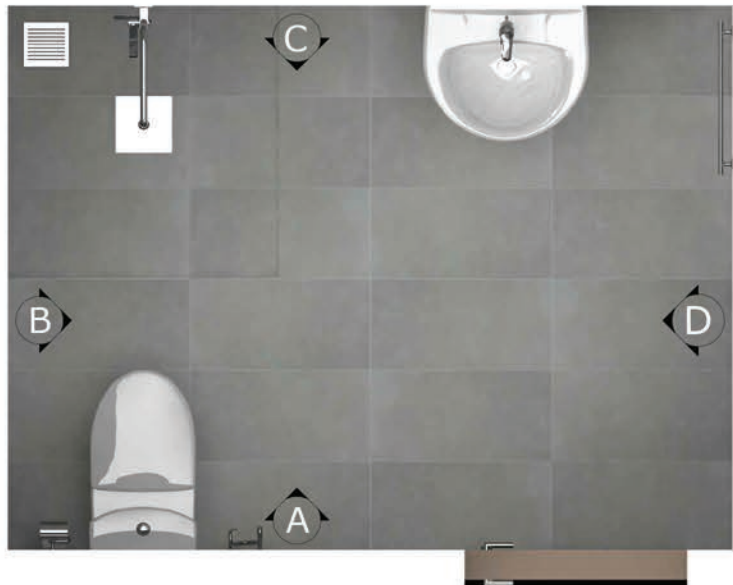

ELEVATION -A

ELEVATION -B

ELEVATION -C

ELEVATION -D

PLAN VIEW

PERSPECTIVE VIEW 01

PERSPECTIVE VIEW 02

  
 WALL/FLOOR  
 QUARTZO GRAFITE WHITE  
 [9R/136]MATT  
 60X30 CM  
  
 WALL  
 VOLUTE BLUE  
 [3EB.GL]GLOSS  
 60X30 CM

TILE COMBINATION