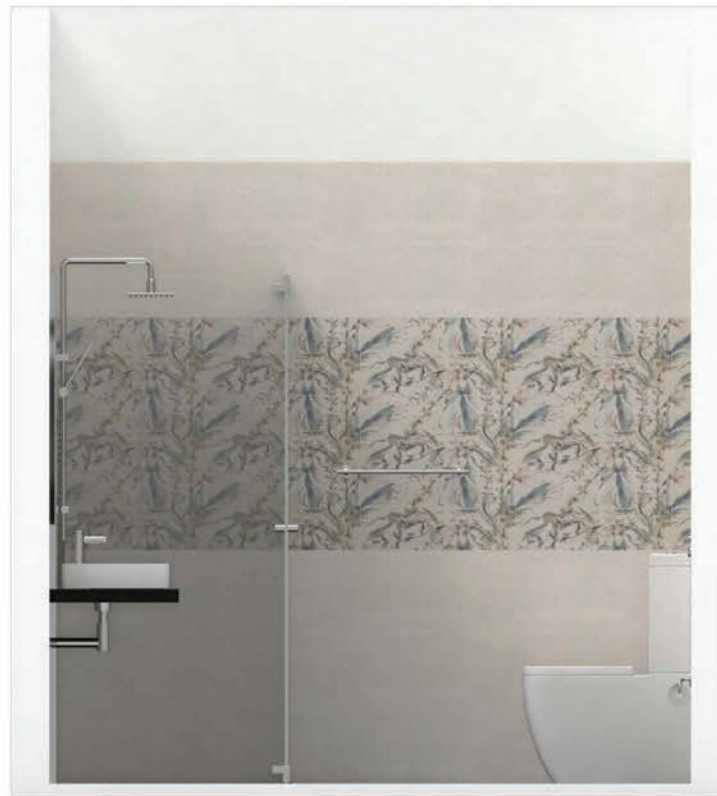

ELEVATION -A

ELEVATION -B

ELEVATION -C

ELEVATION -D

PLAN VIEW

PERSPECTIVE VIEW 01

PERSPECTIVE VIEW 02

WALL  
 FILATO NATURAL (DECO)  
 [8KE.GL]GLOSS  
 60X430 CM

WALL  
 FILATO NATURAL  
 [8KW.GL]GLOSS  
 60X30 CM

FLOOR  
 QUARTZO GRAFITE BLACK  
 [9R/630]MATT  
 60X30 CM

TILE COMBINATION