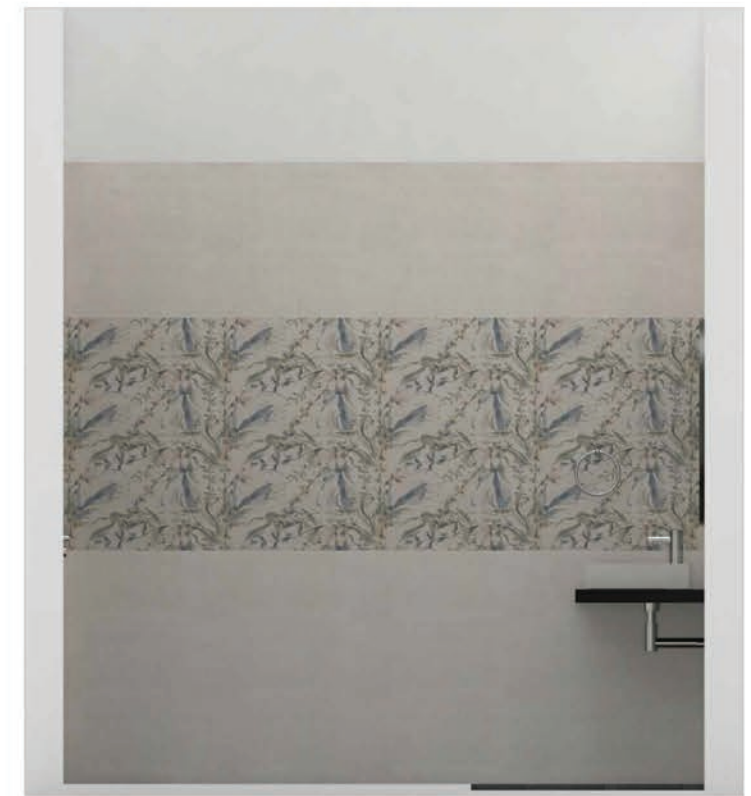

ELEVATION -A

ELEVATION -B

ELEVATION -C

ELEVATION -D

PLAN VIEW

PERSPECTIVE VIEW 01

PERSPECTIVE VIEW 02

WALL  
 FILATO NATURAL (DECO)  
 [8KE.GL]GLOSS  
 60X430 CM

WALL  
 FILATO NATURAL  
 [8KW.GL]GLOSS  
 60X30 CM

FLOOR  
 QUARTZO GRAFITE BLACK  
 [9R/630]MATT  
 60X30 CM

TILE COMBINATION