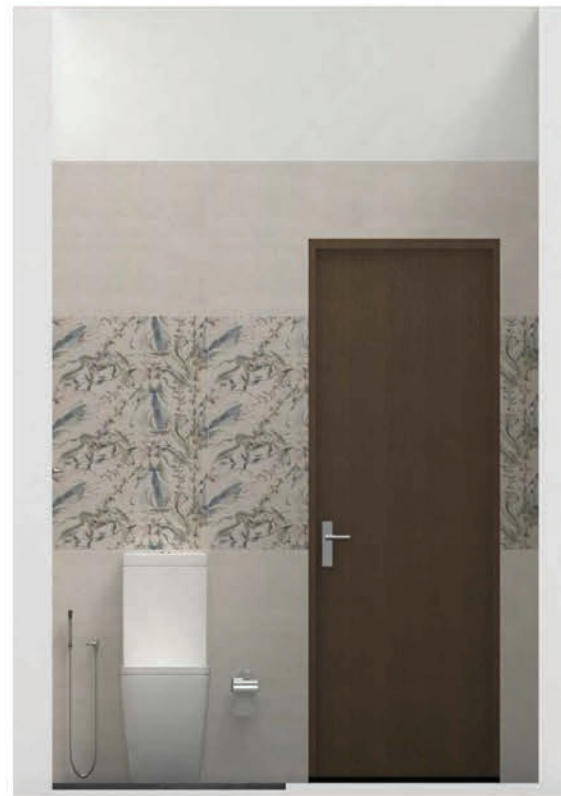

ELEVATION -A

ELEVATION -B

ELEVATION -C

ELEVATION -D

PLAN VIEW

PERSPECTIVE VIEW 01

PERSPECTIVE VIEW 02

WALL  
 FILATO NATURAL (DECO)  
 [8KE.GL]GLOSS  
 60X430 CM

WALL  
 FILATO NATURAL  
 [8KW.GL]GLOSS  
 60X30 CM

FLOOR  
 QUARTZO GRAFITE BLACK  
 [9R/630]MATT  
 60X30 CM

TILE COMBINATION