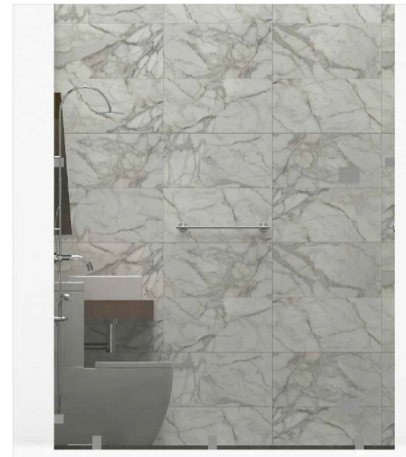

ELEVATION - A

ELEVATION - B

ELEVATION - C

ELEVATION - D

PLAN VIEW

PERSPECTIVE VIEW 01

PERSPECTIVE VIEW 02

WALL & FLOOR TILE
BETON GREY
[66G.MA]
60X40CM

WALL FEATURE TILE
CORCHIA WHITE
[IKB.SM]
60X30CM

FLOOR TILE BORDER
SOLID DARK BLACK
[611]
60X30CM

TILE COMBINATION