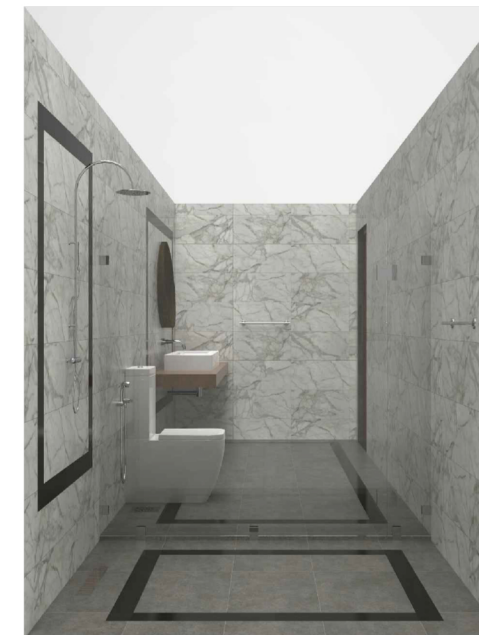

ELEVATION - A

ELEVATION - B

ELEVATION - C

ELEVATION - D

PLAN VIEW

PERSPECTIVE VIEW 01

PERSPECTIVE VIEW 02

WALL & FLOOR TILE
BETON GREY
[66G.MA]
60X40CM

WALL FEATURE TILE
CORCHIA WHITE
[IKB.SM]
60X30CM

FLOOR TILE BORDER
SOLID DARK BLACK
[611]
60X30CM

TILE COMBINATION