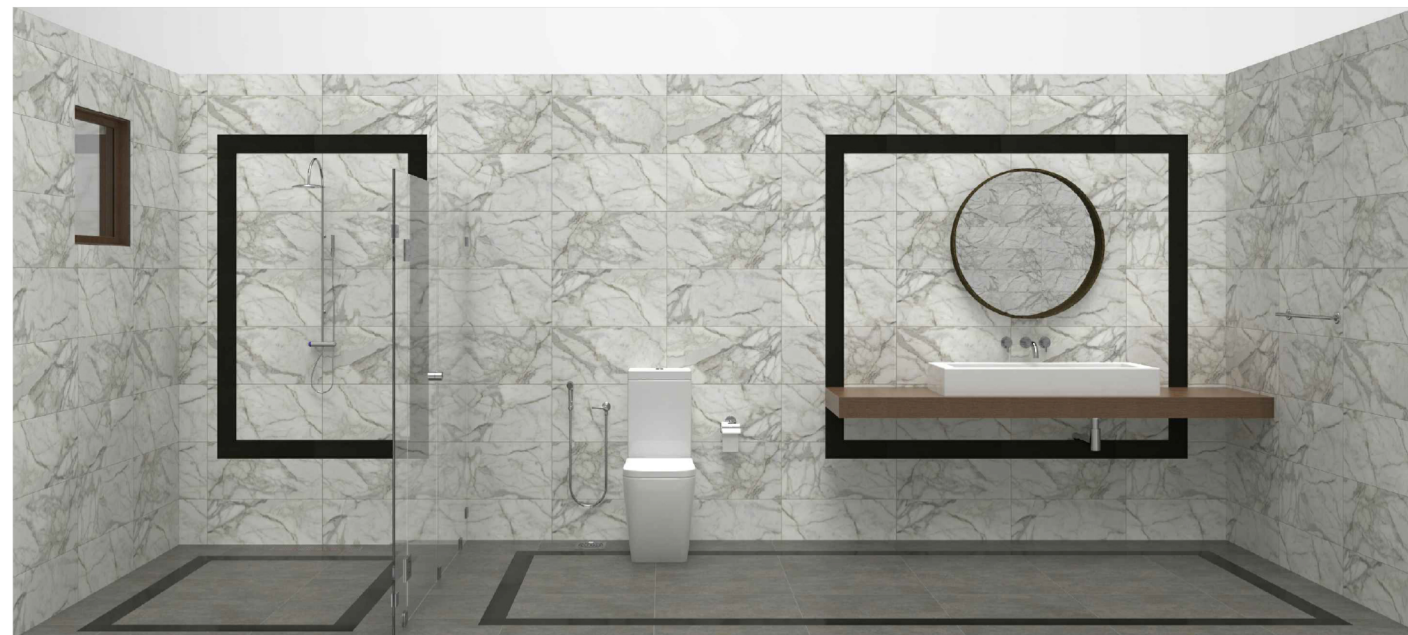

ELEVATION - A

ELEVATION - B

ELEVATION - C

ELEVATION - D

PLAN VIEW

PERSPECTIVE VIEW 01

PERSPECTIVE VIEW 02

WALL & FLOOR TILE
BETON GREY
[66G.MA]
60X40CM

WALL FEATURE TILE
CORCHIA WHITE
[IKB.SM]
60X30CM

FLOOR TILE BORDER
SOLID DARK BLACK
[611]
60X30CM

TILE COMBINATION