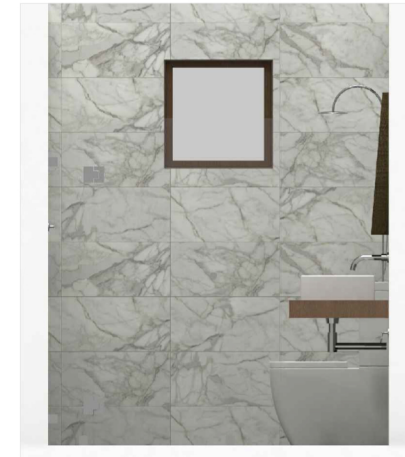

ELEVATION - A

ELEVATION - B

ELEVATION - C

ELEVATION - D

PLAN VIEW

PERSPECTIVE VIEW 01

PERSPECTIVE VIEW 02

WALL & FLOOR TILE
BETON GREY
[66G.MA]
60X40CM

WALL FEATURE TILE
CORCHIA WHITE
[IKB.SM]
60X30CM

FLOOR TILE BORDER
SOLID DARK BLACK
[611]
60X30CM

TILE COMBINATION