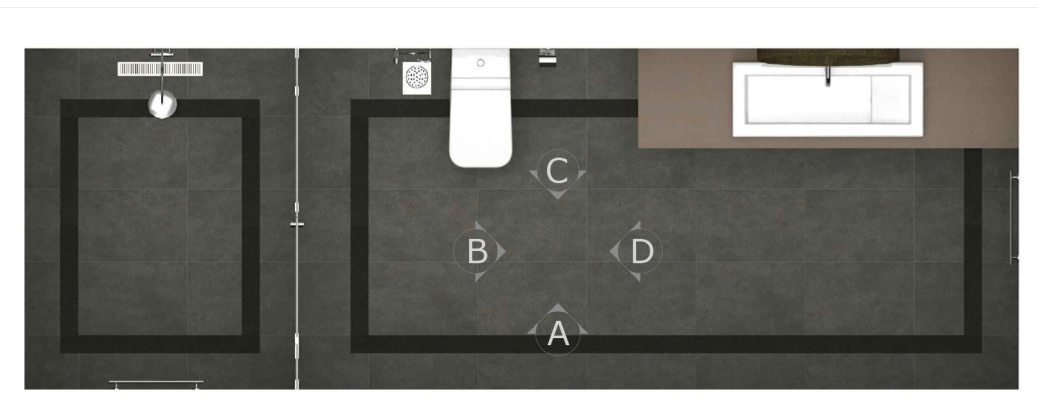

ELEVATION - A

ELEVATION - B

ELEVATION - C

ELEVATION - D

PLAN VIEW

PERSPECTIVE VIEW 01

PERSPECTIVE VIEW 02

WALL & FLOOR TILE
BETON GREY
[66G.MA]
60X40CM

WALL FEATURE TILE
CORCHIA WHITE
[IKB.SM]
60X30CM

FLOOR TILE BORDER
SOLID DARK BLACK
[611]
60X30CM

TILE COMBINATION