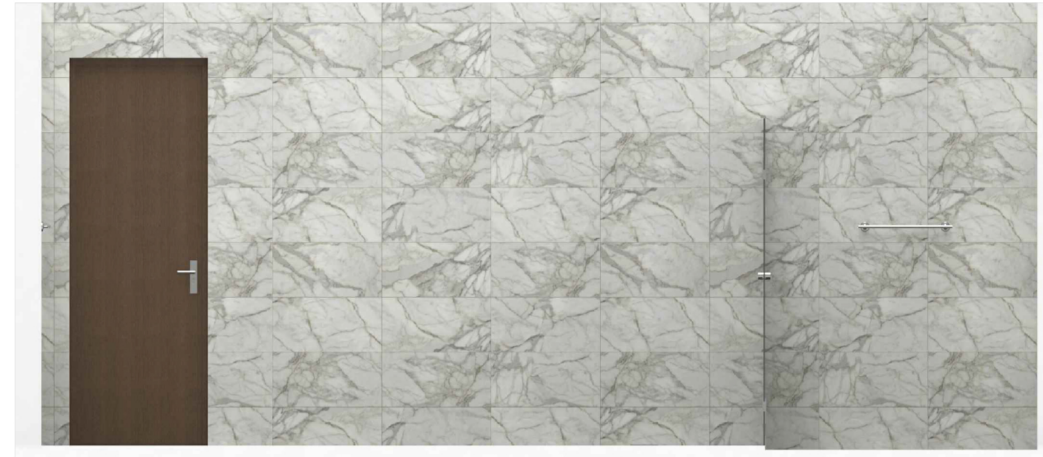

ELEVATION - A

ELEVATION - B

ELEVATION - C

ELEVATION - D

PLAN VIEW

PERSPECTIVE VIEW 01

PERSPECTIVE VIEW 02

WALL & FLOOR TILE
BETON GREY
[66G.MA]
60X40CM

WALL FEATURE TILE
CORCHIA WHITE
[IKB.SM]
60X30CM

FLOOR TILE BORDER
SOLID DARK BLACK
[611]
60X30CM

TILE COMBINATION