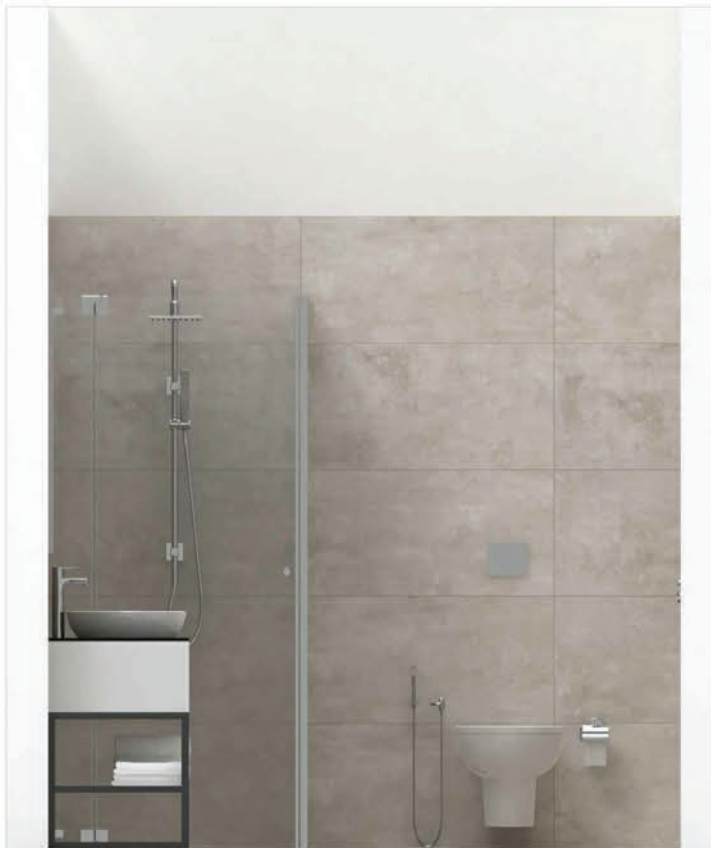

ELEVATION -A

ELEVATION -B

ELEVATION -C

ELEVATION -D

PLAN VIEW

PERSPECTIVE VIEW 01

PERSPECTIVE VIEW 02

- 
**FLOOR**  
 PETRA GREY  
 [7DD.MA]MATT  
 90X45 CM
- 
**WALL**  
 HERITAGE CEMENT  
 WHITE  
 [IDC.MA]MATT  
 90X45 CM
- 
**WALL**  
 PETRA NATURAL  
 [8DD.MA]MATT  
 90X45 CM

TILE COMBINATION