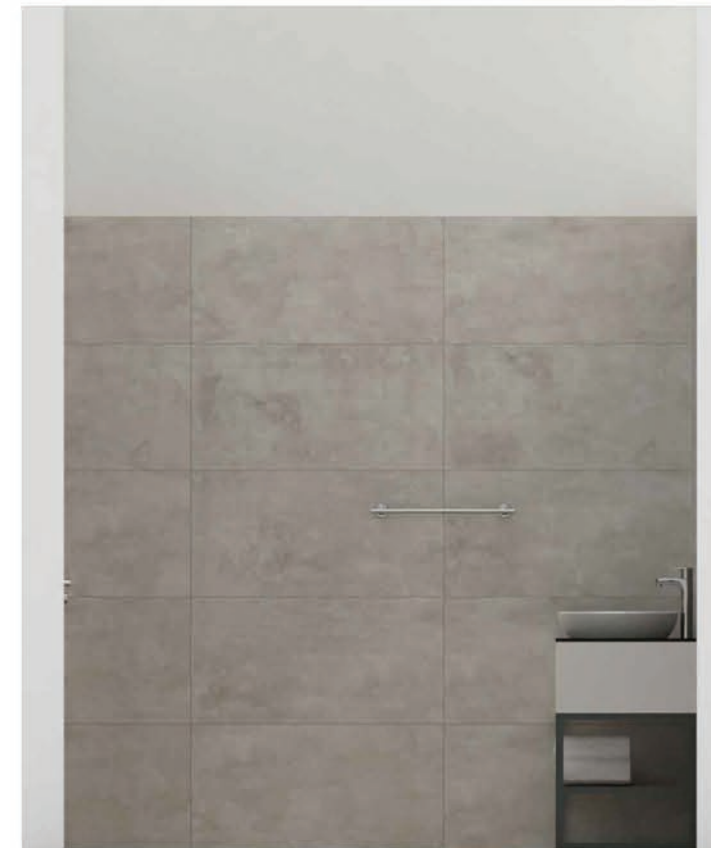

ELEVATION -A

ELEVATION -B

ELEVATION -C

ELEVATION -D

PLAN VIEW

PERSPECTIVE VIEW 01

PERSPECTIVE VIEW 02

- 
**FLOOR**  
 PETRA GREY  
 [7DD.MA]MATT  
 90X45 CM
- 
**WALL**  
 HERITAGE CEMENT  
 WHITE  
 [IDC.MA]MATT  
 90X45 CM
- 
**WALL**  
 PETRA NATURAL  
 [8DD.MA]MATT  
 90X45 CM