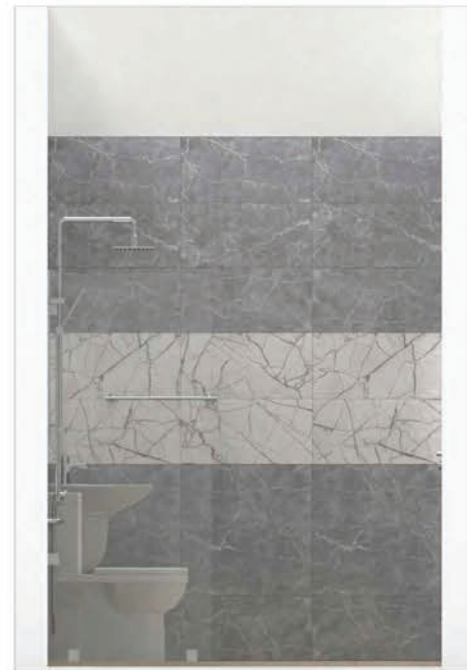

ELEVATION -A

ELEVATION -B

ELEVATION -C

ELEVATION -D

PLAN VIEW

PERSPECTIVE VIEW 01

PERSPECTIVE VIEW 02

WALL  
MONT BLANC VECTOR  
[1MW.GL]GLOSS  
60X30 CM

WALL  
NIAGARA GREY  
[6DW.GL]GLOSS  
60X30 CM

FLOOR  
SPECKLED GREY  
[906]MATT  
60X60 CM

TILE COMBINATION