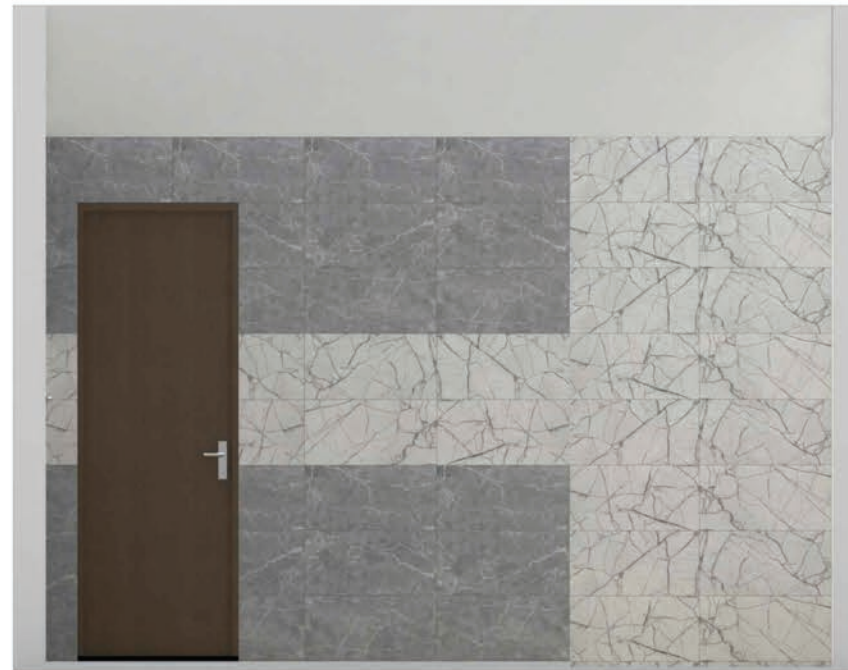

ELEVATION -A

ELEVATION -B

ELEVATION -C

ELEVATION -D

PLAN VIEW

PERSPECTIVE VIEW 01

PERSPECTIVE VIEW 02

WALL  
MONT BLANC VECTOR  
[1MW.GL]GLOSS  
60X30 CM

WALL  
NIAGARA GREY  
[6DW.GL]GLOSS  
60X30 CM

FLOOR  
SPECKLED GREY  
[906]MATT  
60X60 CM

TILE COMBINATION