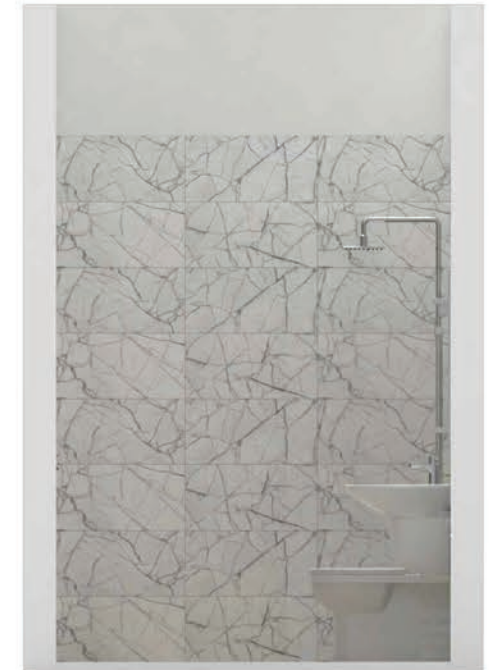

ELEVATION -A

ELEVATION -B

ELEVATION -C

ELEVATION -D

PLAN VIEW

PERSPECTIVE VIEW 01

PERSPECTIVE VIEW 02

WALL  
MONT BLANC VECTOR  
[1MW.GL]GLOSS  
60X30 CM

WALL  
NIAGARA GREY  
[6DW.GL]GLOSS  
60X30 CM

FLOOR  
SPECKLED GREY  
[906]MATT  
60X60 CM

TILE COMBINATION