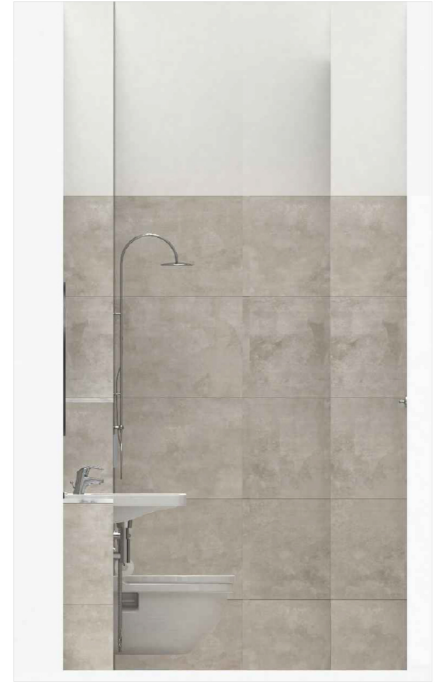

ELEVATION - A

ELEVATION - B

ELEVATION - C

ELEVATION - D

PLAN VIEW

TILE COMBINATION

WALL & FLOOR TILE  
HERITAGE CEMENT COLLECTION  
HERITAGE CEMENT WHITE  
[IDC.MT]  
45X90CM

PERSPECTIVE VIEW 01

PERSPECTIVE VIEW 02