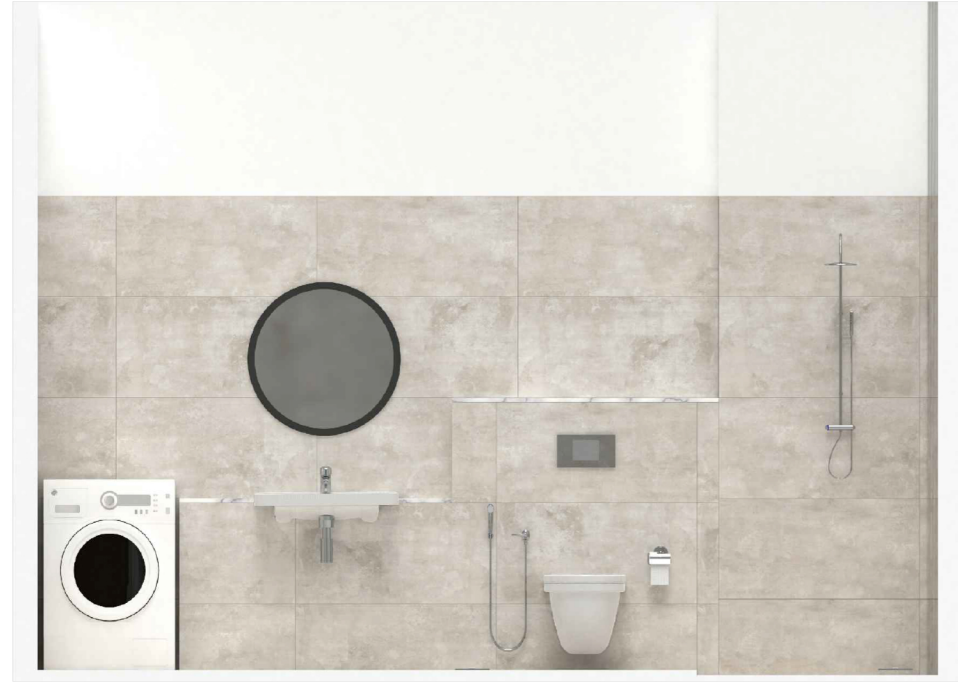

ELEVATION - A

ELEVATION - B

ELEVATION - C

ELEVATION - D

PLAN VIEW

TILE COMBINATION

WALL & FLOOR TILE  
HERITAGE CEMENT COLLECTION  
HERITAGE CEMENT WHITE  
[IDC.MT]  
45X90CM

PERSPECTIVE VIEW 01