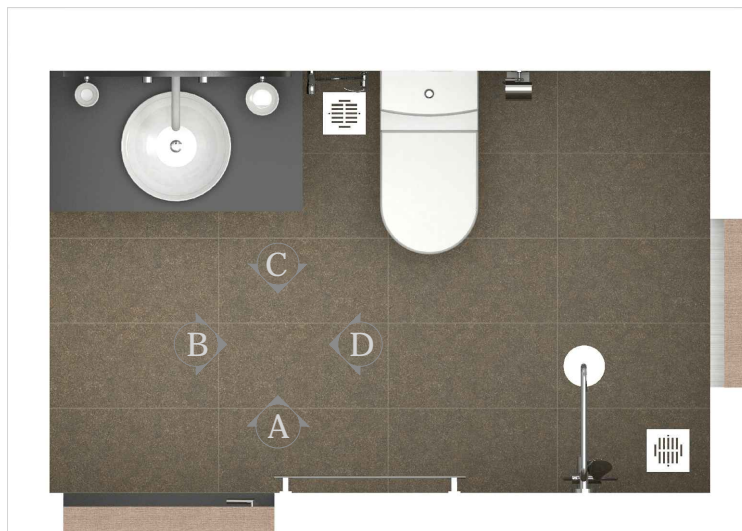

ELEVATION - A

ELEVATION - B

ELEVATION - C

ELEVATION - D

PERSPECTIVE VIEW 01

PERSPECTIVE VIEW 02

PLAN VIEW

WALL FEATURE TILE  
LINEA GREY (DECO)  
[9JE.GL]  
60X30CM

WALL TILE  
LINEA GREY  
[9JW.GL]  
60X30CM

FLOOR TILE  
AMBERES BROWN  
[K4/432.MA]  
60X30CM

TILE COMBINATION