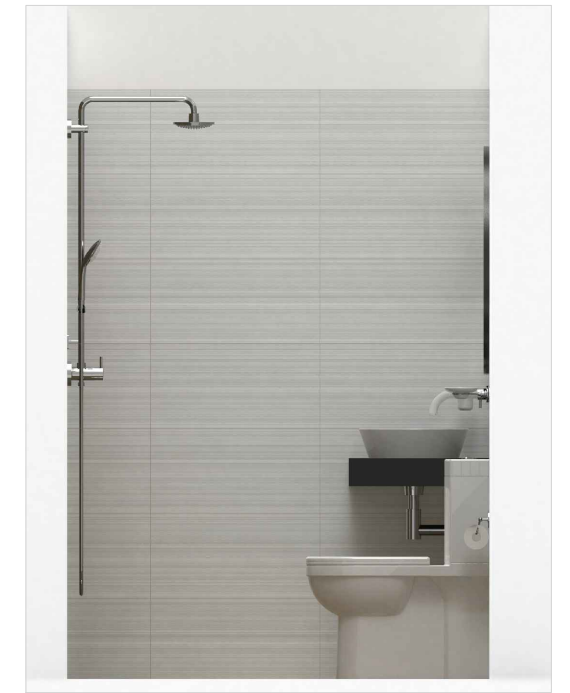

ELEVATION - A

ELEVATION - B

ELEVATION - C

ELEVATION - D

PERSPECTIVE VIEW 01

PERSPECTIVE VIEW 02

PLAN VIEW

WALL FEATURE TILE  
LINEA GREY (DECO)  
[9JE.GL]  
60X30CM

WALL TILE  
LINEA GREY  
[9JW.GL]  
60X30CM

FLOOR TILE  
AMBERES BROWN  
[K4/432.MA]  
60X30CM

TILE COMBINATION