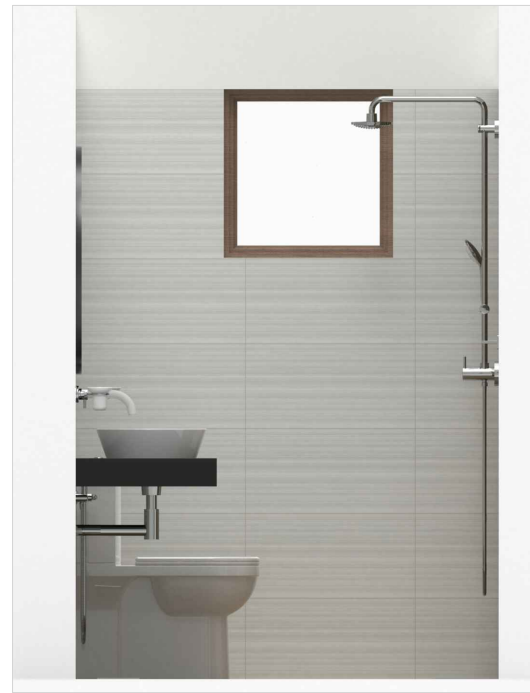

ELEVATION - A

ELEVATION - B

ELEVATION - C

ELEVATION - D

PERSPECTIVE VIEW 01

PERSPECTIVE VIEW 02

PLAN VIEW

WALL FEATURE TILE  
LINEA GREY (DECO)  
[9JE.GL]  
60X30CM

WALL TILE  
LINEA GREY  
[9JW.GL]  
60X30CM

FLOOR TILE  
AMBERES BROWN  
[K4/432.MA]  
60X30CM

TILE COMBINATION