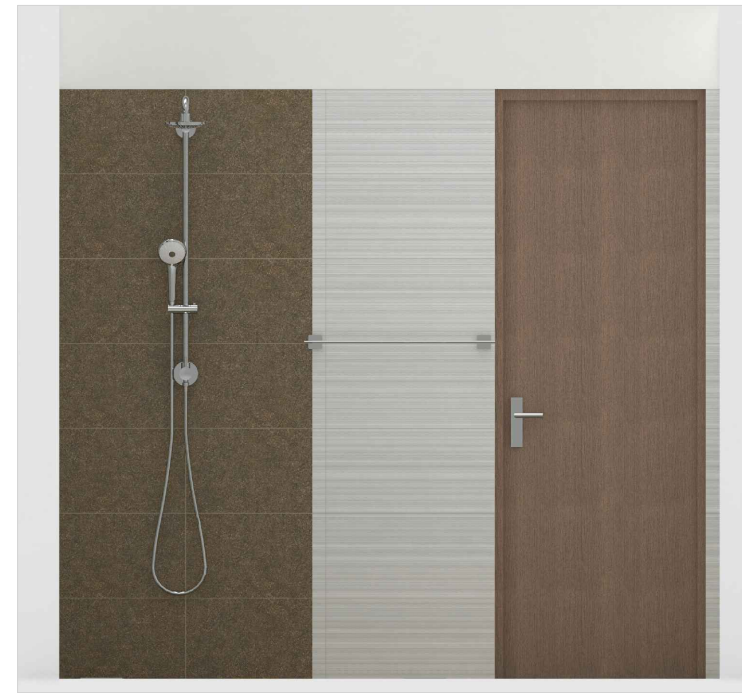

ELEVATION - A

ELEVATION - B

ELEVATION - C

ELEVATION - D

PERSPECTIVE VIEW 01

PERSPECTIVE VIEW 02

PLAN VIEW

WALL FEATURE TILE  
LINEA GREY (DECO)  
[9JE.GL]  
60X30CM

WALL TILE  
LINEA GREY  
[9JW.GL]  
60X30CM

FLOOR TILE  
AMBERES BROWN  
[K4/432.MA]  
60X30CM

TILE COMBINATION