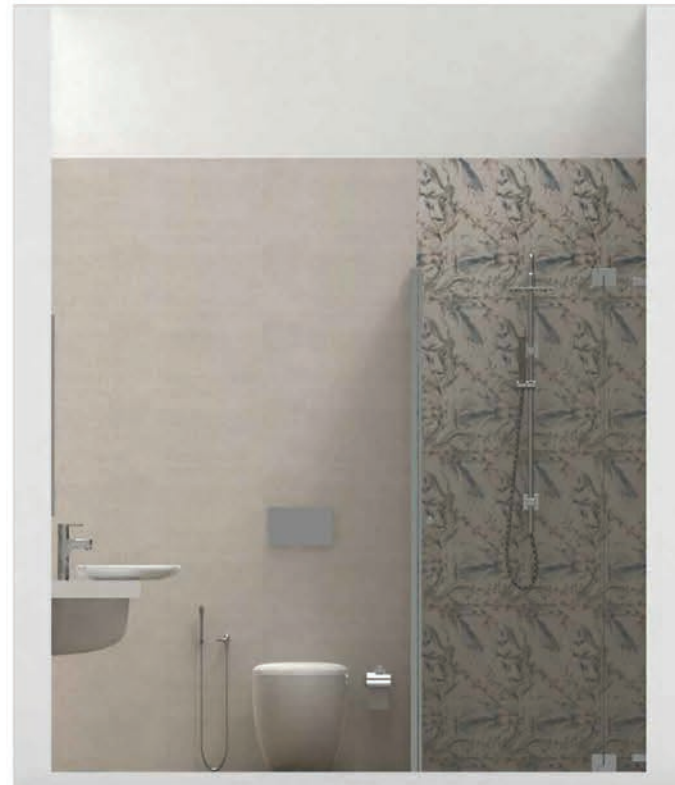

ELEVATION -A

ELEVATION -B

ELEVATION -C

ELEVATION -D

PLAN VIEW

PERSPECTIVE VIEW 01

PERSPECTIVE VIEW 02

-  WALL  
FILATO NATURAL (DECO)  
[8KE.GL]GLOSS  
60X30 CM
-  WALL  
FILATO NATURAL  
[8KW.GL]GLOSS  
60X30 CM
-  FLOOR  
URBAN STYLE NATURAL  
[8JP.MA]MATT  
60X30 CM