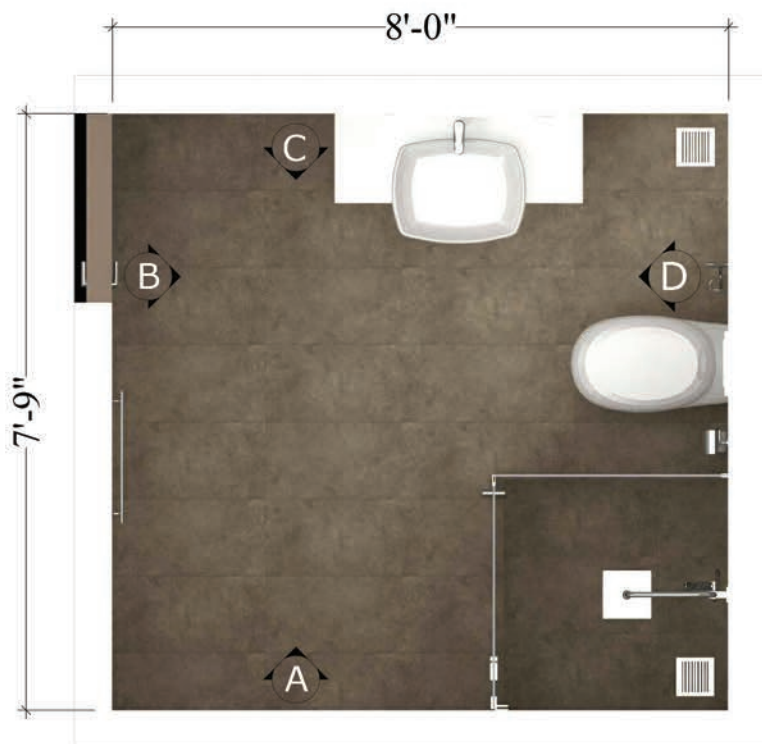

ELEVATION -A

ELEVATION -B

ELEVATION -C

ELEVATION -D

PLAN VIEW

PERSPECTIVE VIEW 01

PERSPECTIVE VIEW 02

-  WALL  
FILATO NATURAL (DECO)  
[8KE.GL]GLOSS  
60X30 CM
-  WALL  
FILATO NATURAL  
[8KW.GL]GLOSS  
60X30 CM
-  FLOOR  
URBAN STYLE NATURAL  
[8JP.MA]MATT  
60X30 CM

TILE COMBINATION