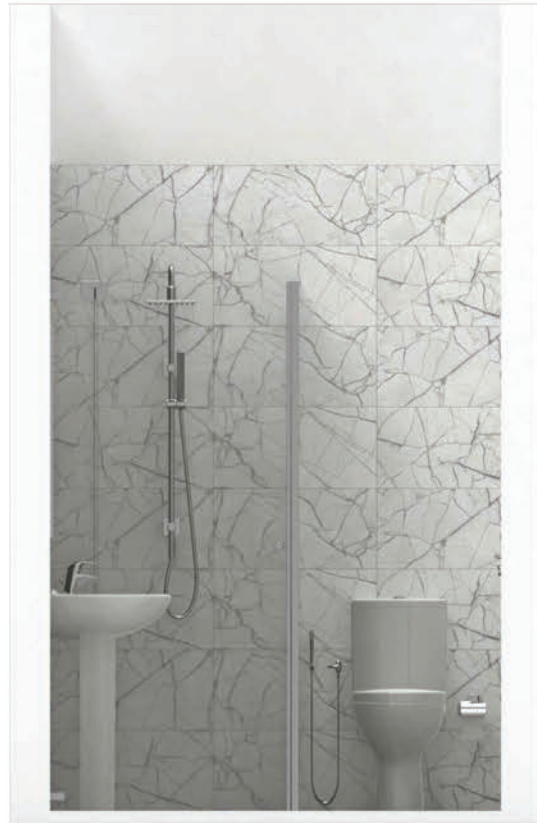

ELEVATION -A

ELEVATION -B

ELEVATION -C

ELEVATION -D

PLAN VIEW

PERSPECTIVE VIEW 01

PERSPECTIVE VIEW 02

- FLOOR**
CHROMA NOVERO
SLATE GRAY
[7PQ.MT] MATT
60X30 CM
- WALL**
CHROMA NOVERO
DARK GRAY
[6PQ.MT] MATT
60X30 CM
- WALL**
MONT BLANC
VECTOR
[1MW.GL] GLOSS
60X30 CM