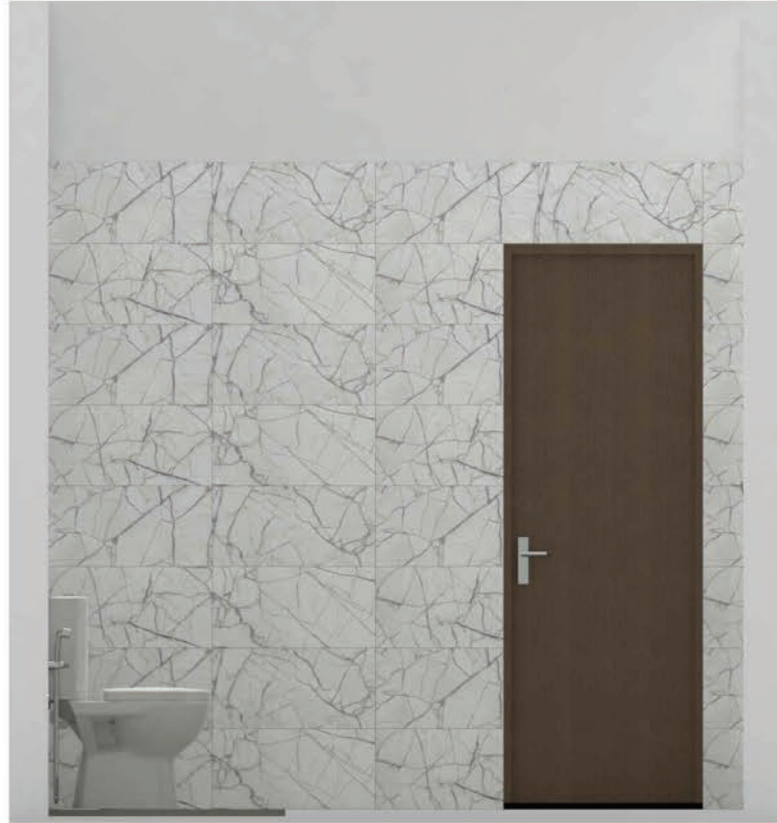

ELEVATION -A

ELEVATION -B

ELEVATION -C

ELEVATION -D

PLAN VIEW

PERSPECTIVE VIEW 01

PERSPECTIVE VIEW 02

- FLOOR**
CHROMA NOVERO
SLATE GRAY
[7PQ.MT] MATT
60X30 CM
- WALL**
CHROMA NOVERO
DARK GRAY
[6PQ.MT] MATT
60X30 CM
- WALL**
MONT BLANC
VECTOR
[1MW.GL] GLOSS
60X30 CM