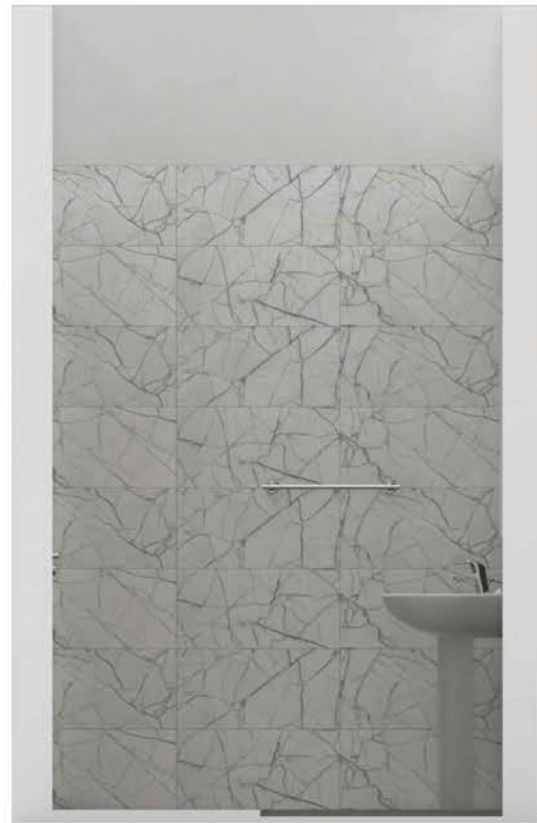

ELEVATION -A

ELEVATION -B

ELEVATION -C

ELEVATION -D

PLAN VIEW

PERSPECTIVE VIEW 01

PERSPECTIVE VIEW 02

- FLOOR**
CHROMA NOVERO
SLATE GRAY
[7PQ.MT] MATT
60X30 CM
- WALL**
CHROMA NOVERO
DARK GRAY
[6PQ.MT] MATT
60X30 CM
- WALL**
MONT BLANC
VECTOR
[1MW.GL] GLOSS
60X30 CM

TILE COMBINATION