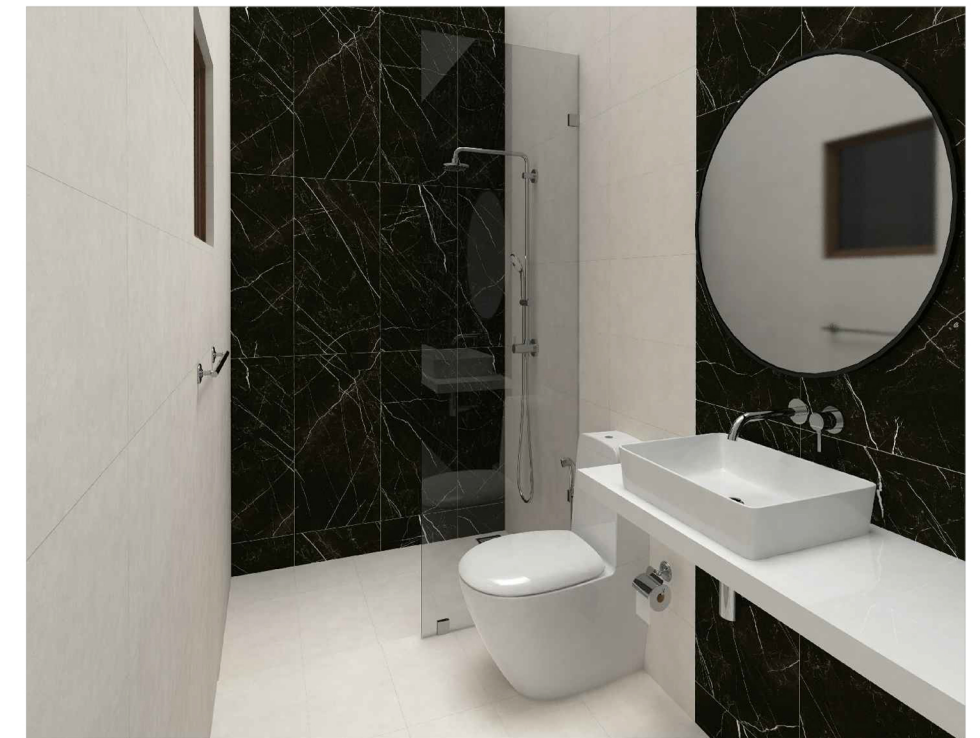

ELEVATION -A

ELEVATION -B

ELEVATION -C

ELEVATION -D

PLAN VIEW

FLOOR & WALL
 URBAN STYLE SMOKE
 [IJP.MA]MATT
 60X30 CM

WALL
 LOUVRE BLACK &
 SNOW
 [7LC.SU] SUGER
 90X45 CM

PERSPECTIVE VIEW 01