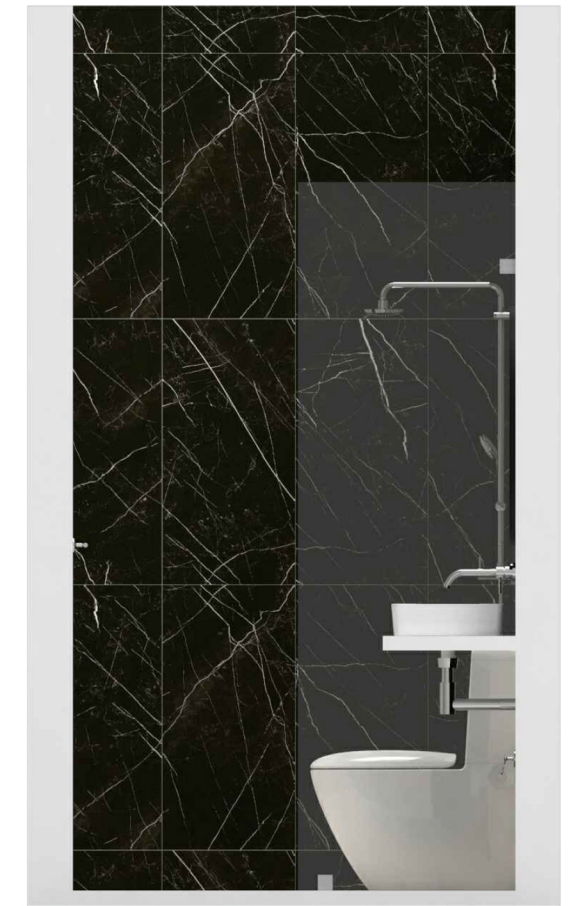

ELEVATION -A

ELEVATION -B

ELEVATION -C

ELEVATION -D

PLAN VIEW

FLOOR & WALL
 URBAN STYLE SMOKE
 [IJP.MA]MATT
 60X30 CM

WALL
 LOUVRE BLACK &
 SNOW
 [7LC.SU] SUGER
 90X45 CM

PERSPECTIVE VIEW 01