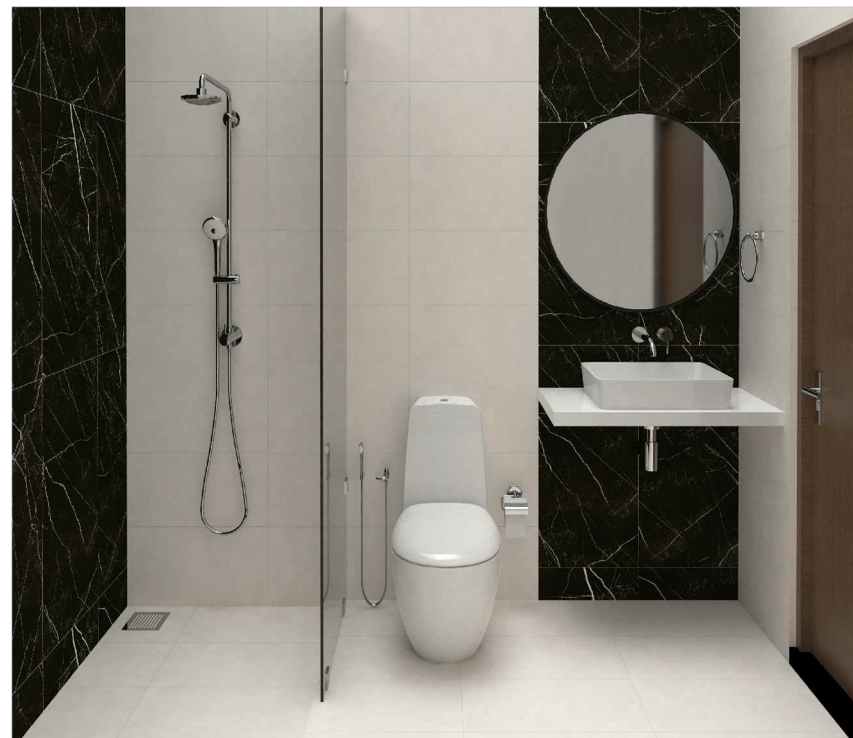

ELEVATION -A

ELEVATION -B

ELEVATION -C

ELEVATION -D

PLAN VIEW

FLOOR & WALL
 URBAN STYLE SMOKE
 [IJP.MA]MATT
 60X30 CM

WALL
 LOUVRE BLACK &
 SNOW
 [7LC.SU] SUGER
 90X45 CM

PERSPECTIVE VIEW 01