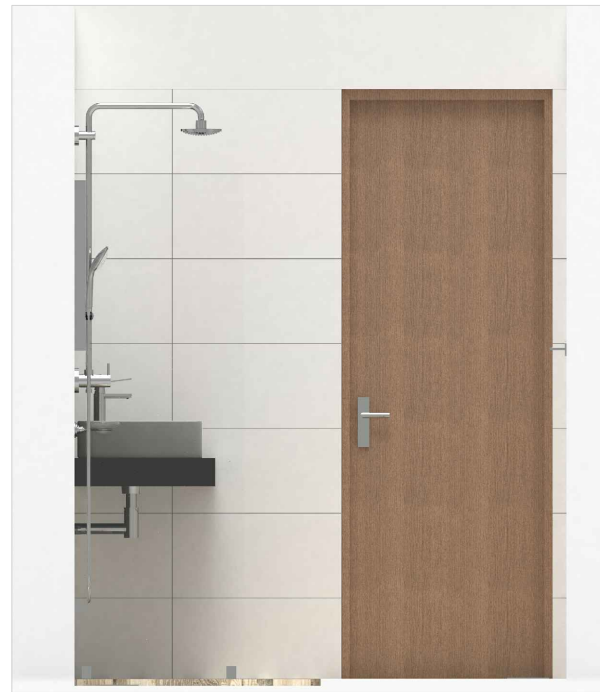

ELEVATION - A

ELEVATION - B

ELEVATION - C

ELEVATION - D

PLAN VIEW

PERSPECTIVE VIEW 01

PERSPECTIVE VIEW 02

- 

WALL FEATURE TILE 01
METRICA GOLD
[92L.ME]
60X30CM
- 

WALL FEATURE TILE 02
BIANCO FLOWER
[1HE.SM]
60X30CM
- 

WALL TILE
BIANCO PLANE
[1HW.SM]
60X30CM
- 

FLOOR TILE
COTTAGE GREY
[6KK.MA]
90X45CM

TILE COMBINATION