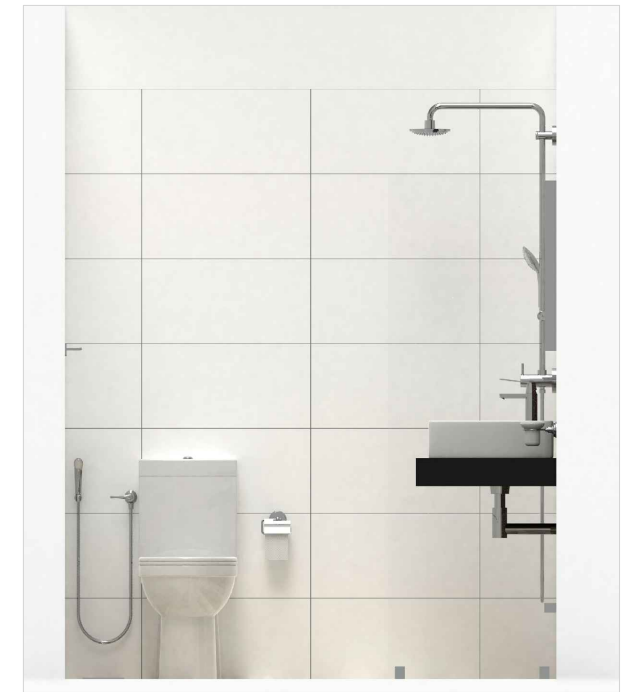

ELEVATION - A

ELEVATION - B

ELEVATION - C

ELEVATION - D

PLAN VIEW

PERSPECTIVE VIEW 01

PERSPECTIVE VIEW 02

- 

WALL FEATURE TILE 01
METRICA GOLD
[92L.ME]
60X30CM
- 

WALL FEATURE TILE 02
BIANCO FLOWER
[1HE.SM]
60X30CM
- 

WALL TILE
BIANCO PLANE
[1HW.SM]
60X30CM
- 

FLOOR TILE
COTTAGE GREY
[6KK.MA]
90X45CM

TILE COMBINATION