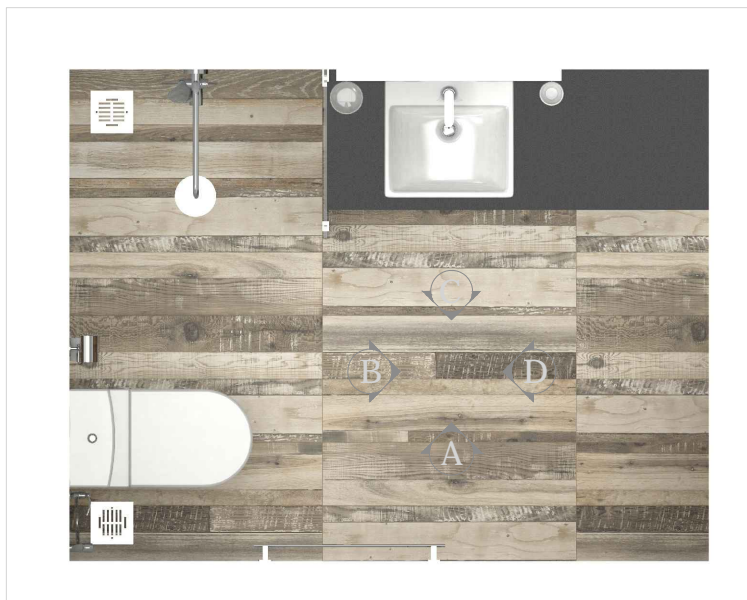

ELEVATION - A

ELEVATION - B

ELEVATION - C

ELEVATION - D

PLAN VIEW

PERSPECTIVE VIEW 01

PERSPECTIVE VIEW 02

- 

WALL FEATURE TILE 01
METRICA GOLD
[92L.ME]
60X30CM
- 

WALL FEATURE TILE 02
BIANCO FLOWER
[1HE.SM]
60X30CM
- 

WALL TILE
BIANCO PLANE
[1HW.SM]
60X30CM
- 

FLOOR TILE
COTTAGE GREY
[6KK.MA]
90X45CM

TILE COMBINATION