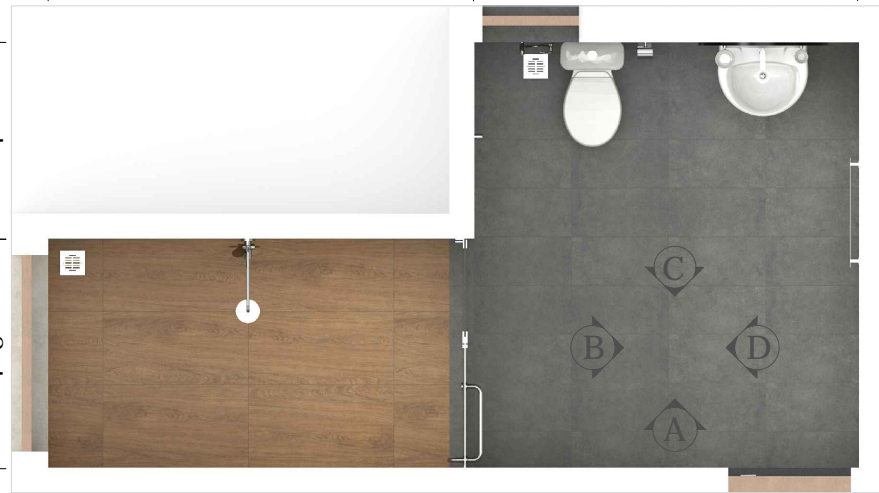

ELEVATION - A

ELEVATION - B

ELEVATION - C

ELEVATION - D

PLAN VIEW

PERSPECTIVE VIEW 01

PERSPECTIVE VIEW 02

FEATURE TILE  
TOSCANO NATURAL  
[7DH.MA]  
90X45CM

WALL TILE  
URBAN STYLE SILVER  
[9JP.MA]  
60X30CM

WALL & FLOOR TILE  
URBAN STYLE BLACK  
[6JP.MA]  
60X30CM

TILE COMBINATION