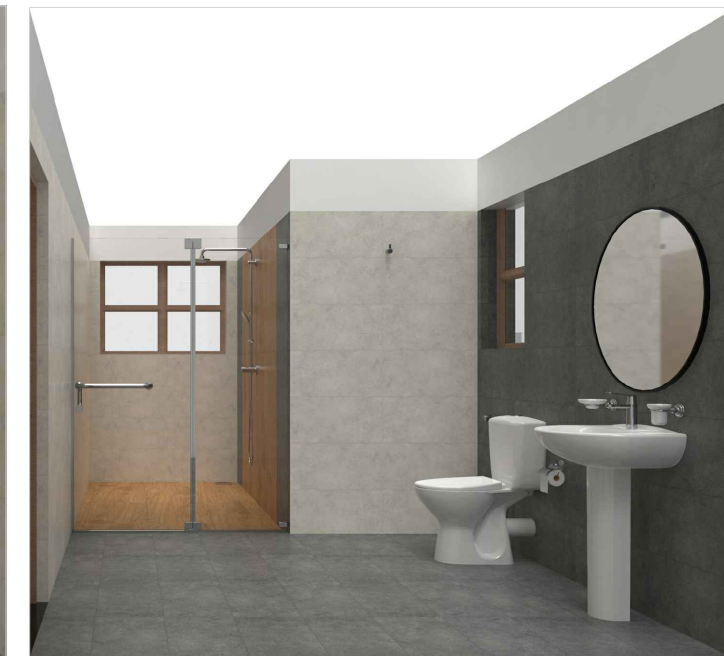

ELEVATION - A

ELEVATION - B

ELEVATION - C

ELEVATION - D

PLAN VIEW

PERSPECTIVE VIEW 01

PERSPECTIVE VIEW 02

FEATURE TILE  
TOSCANO NATURAL  
[7DH.MA]  
90X45CM

WALL TILE  
URBAN STYLE SILVER  
[9JP.MA]  
60X30CM

WALL & FLOOR TILE  
URBAN STYLE BLACK  
[6JP.MA]  
60X30CM

TILE COMBINATION