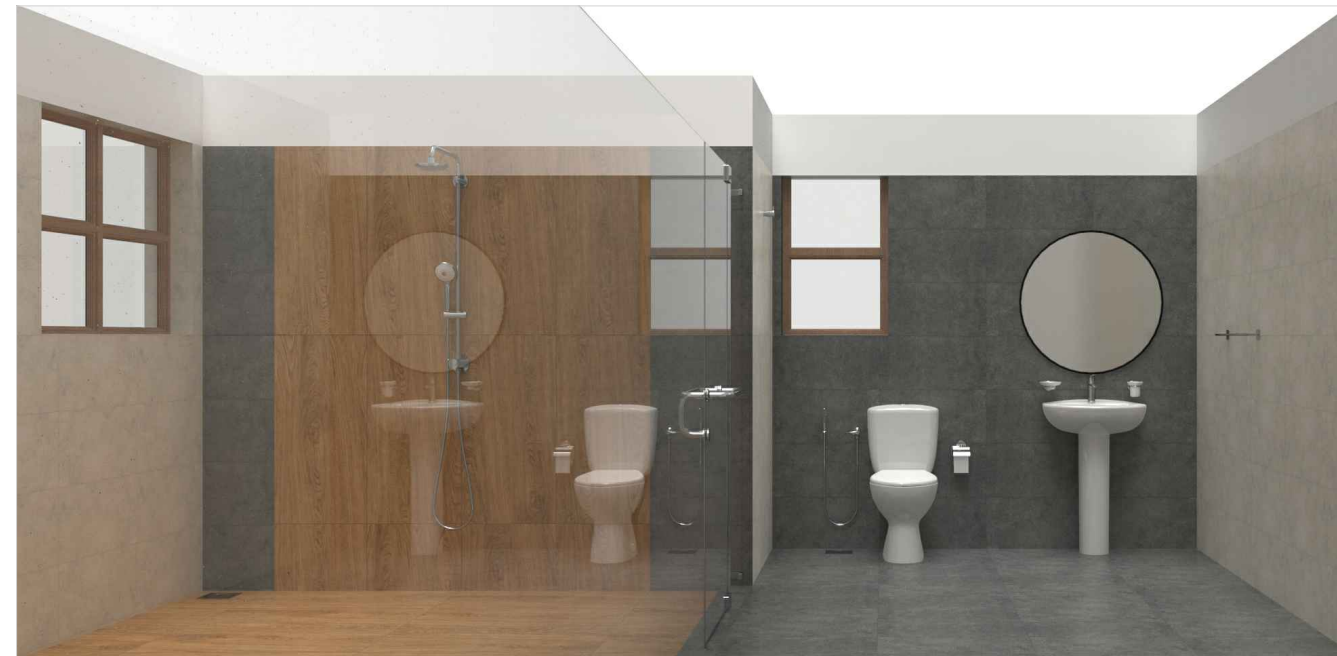

ELEVATION - A

ELEVATION - B

ELEVATION - C

ELEVATION - D

PLAN VIEW

PERSPECTIVE VIEW 01

PERSPECTIVE VIEW 02

FEATURE TILE  
TOSCANO NATURAL  
[7DH.MA]  
90X45CM

WALL TILE  
URBAN STYLE SILVER  
[9JP.MA]  
60X30CM

WALL & FLOOR TILE  
URBAN STYLE BLACK  
[6JP.MA]  
60X30CM

TILE COMBINATION