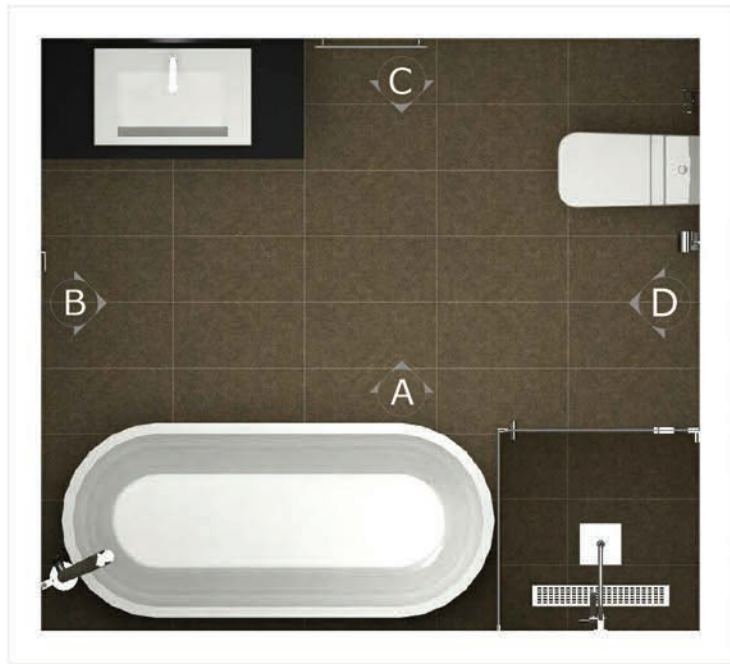

ELEVATION -A

ELEVATION -B

ELEVATION -C

ELEVATION -D

PLAN VIEW

PERSPECTIVE VIEW 01

PERSPECTIVE VIEW 02

-  FLOOR  
AMBERESE BROWN  
[K4/432]MATT  
60X30 CM
-  WALL  
HERITAGE CEMENT  
GREEN  
[5DC.MA]MATT  
90X45 CM

TILE COMBINATION