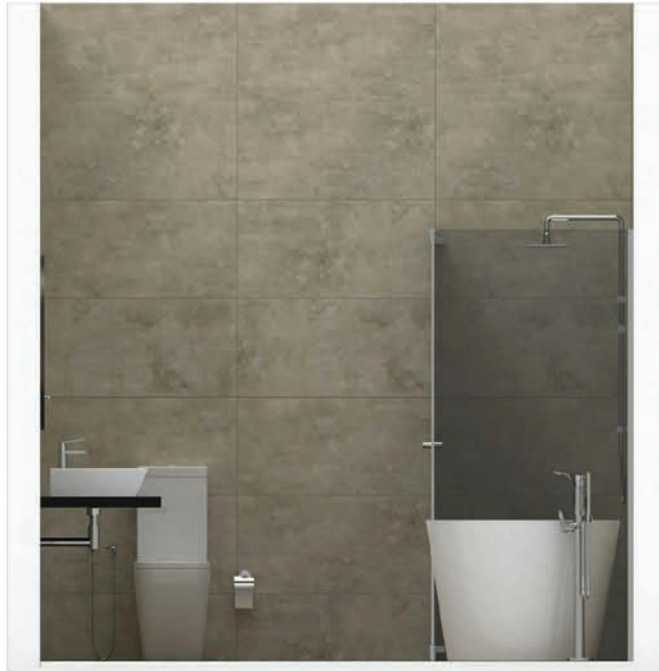

ELEVATION -A

ELEVATION -B

ELEVATION -C

ELEVATION -D

PLAN VIEW

PERSPECTIVE VIEW 01

PERSPECTIVE VIEW 02

-  FLOOR  
AMBERESE BROWN  
[K4/432]MATT  
60X30 CM
-  WALL  
HERITAGE CEMENT  
GREEN  
[5DC.MA]MATT  
90X45 CM