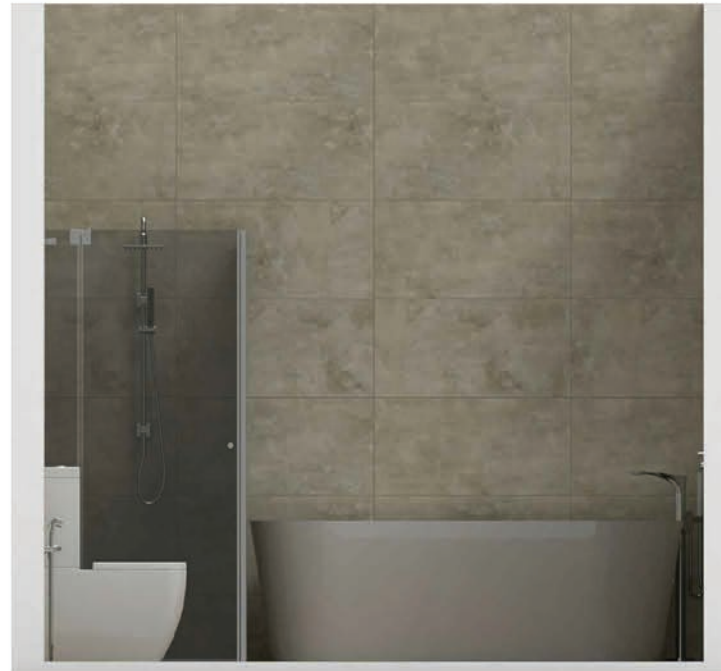

ELEVATION -A

ELEVATION -B

ELEVATION -C

ELEVATION -D

PLAN VIEW

PERSPECTIVE VIEW 01

PERSPECTIVE VIEW 02

-  FLOOR  
AMBERESE BROWN  
[K4/432]MATT  
60X30 CM
-  WALL  
HERITAGE CEMENT  
GREEN  
[5DC.MA]MATT  
90X45 CM