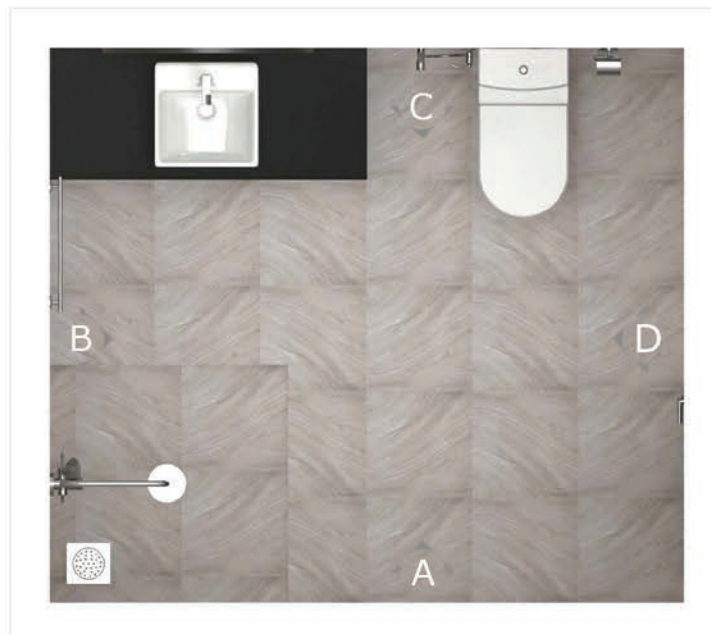

ELEVATION -A

ELEVATION -B

ELEVATION -C

ELEVATION -D

PLAN VIEW

PERSPECTIVE VIEW 01

PERSPECTIVE VIEW 02

- 
FLOOR
 SAND STONE COFFEE BROWN
 [78H.MA]MATT
 40X40 CM
- 
WALL
 FILATO NATURAL
 [8KW.GL]GLOSS
 60X30 CM
- 
WALL
 FILATO NATURAL (DECO)
 [8KE.GL]GLOSS
 60X30 CM