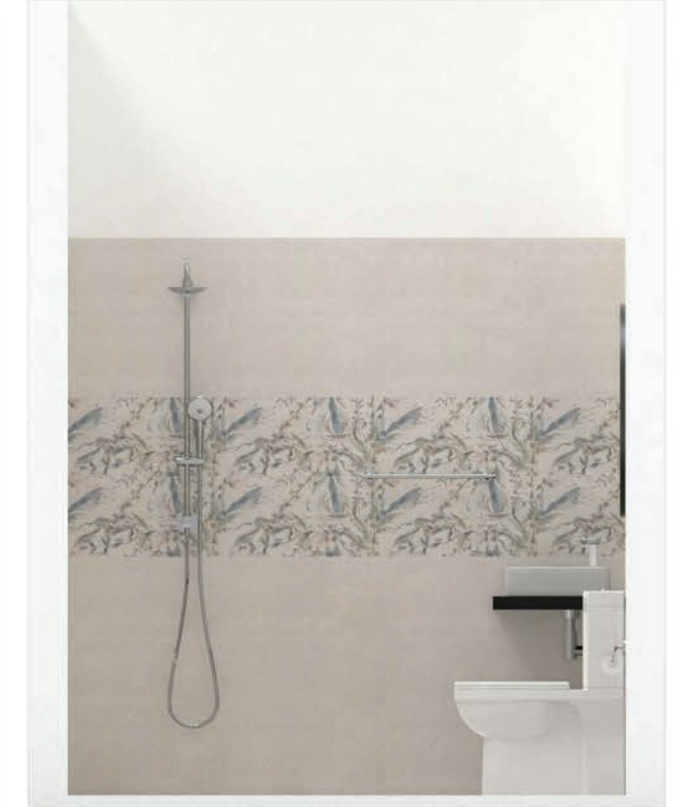

ELEVATION -A

ELEVATION -B

ELEVATION -C

ELEVATION -D

PLAN VIEW

PERSPECTIVE VIEW 01

PERSPECTIVE VIEW 02

- 
FLOOR
 SAND STONE COFFEE BROWN
 [78H.MA]MATT
 40X40 CM
- 
WALL
 FILATO NATURAL
 [8KW.GL]GLOSS
 60X30 CM
- 
WALL
 FILATO NATURAL (DECO)
 [8KE.GL]GLOSS
 60X30 CM